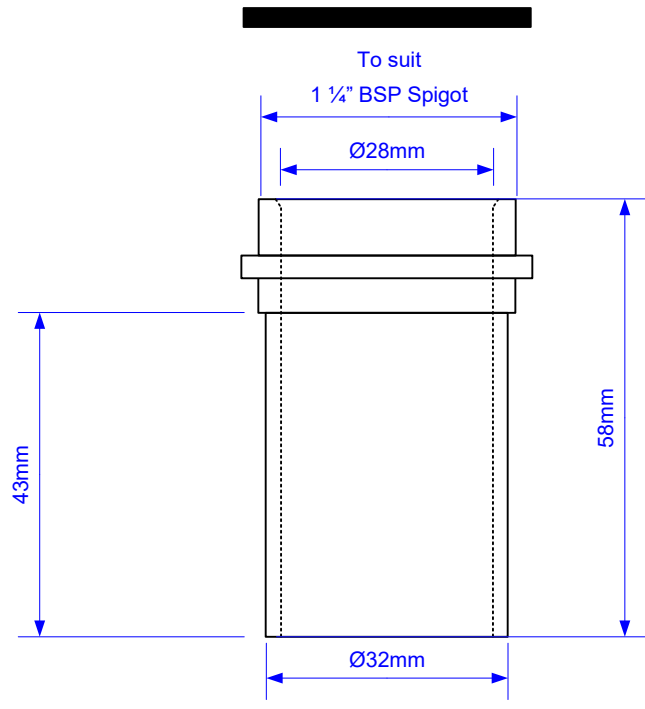

Code:

S7

Drawing verified
correct as of:

11/09/2006
RM

DRAWN BY

RM

REVISED

SCALE