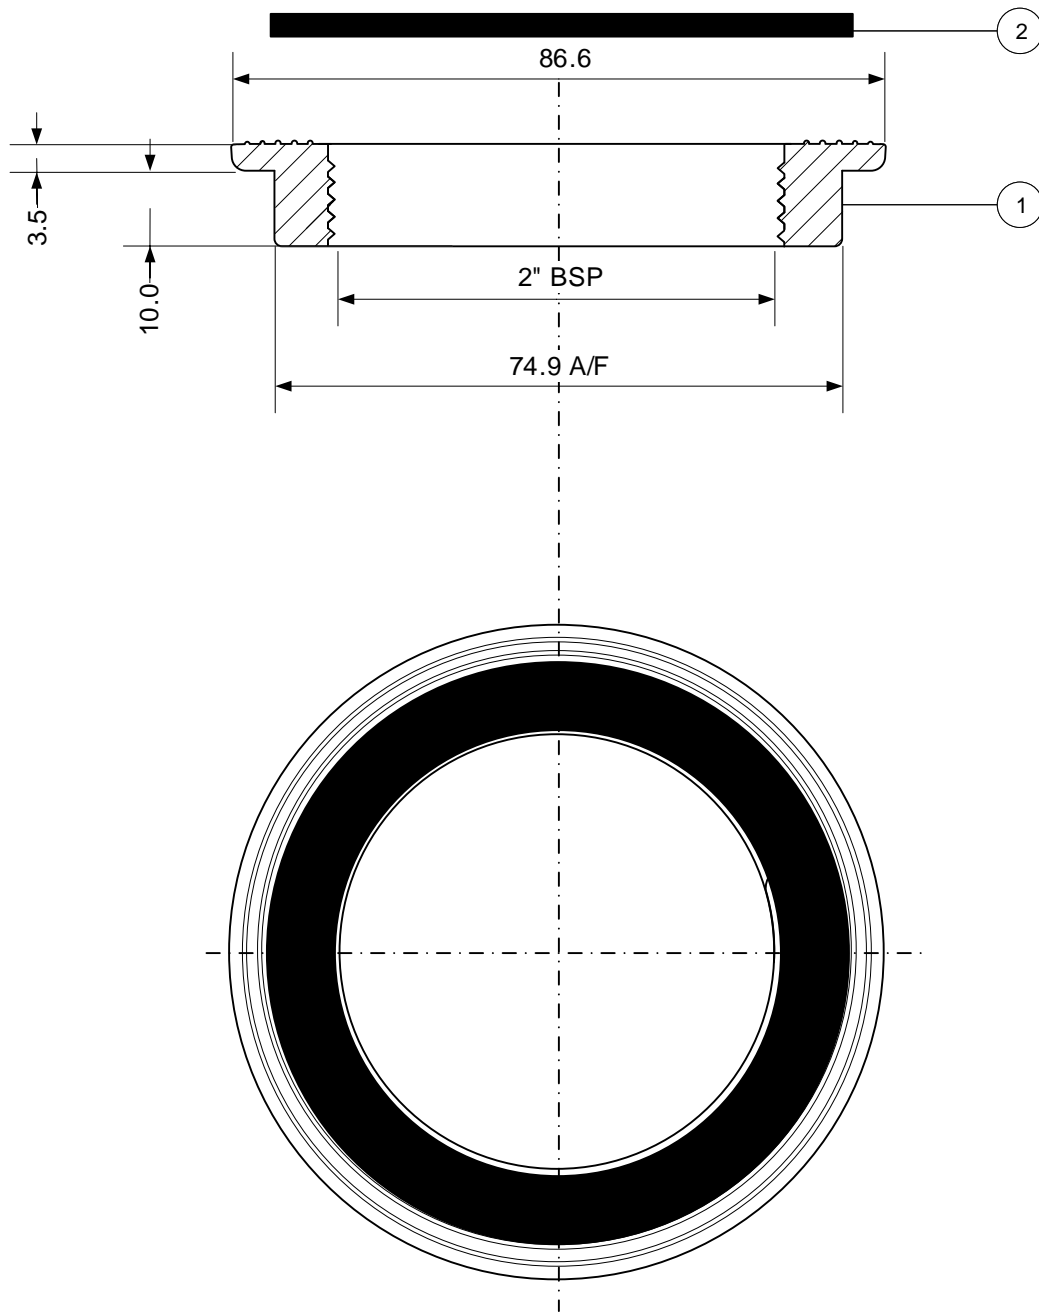

# BN5

Drawing verified  
correct as of:

08/03/2010  
RM

DRAWN BY

RM

REVISED

SCALE

1:1