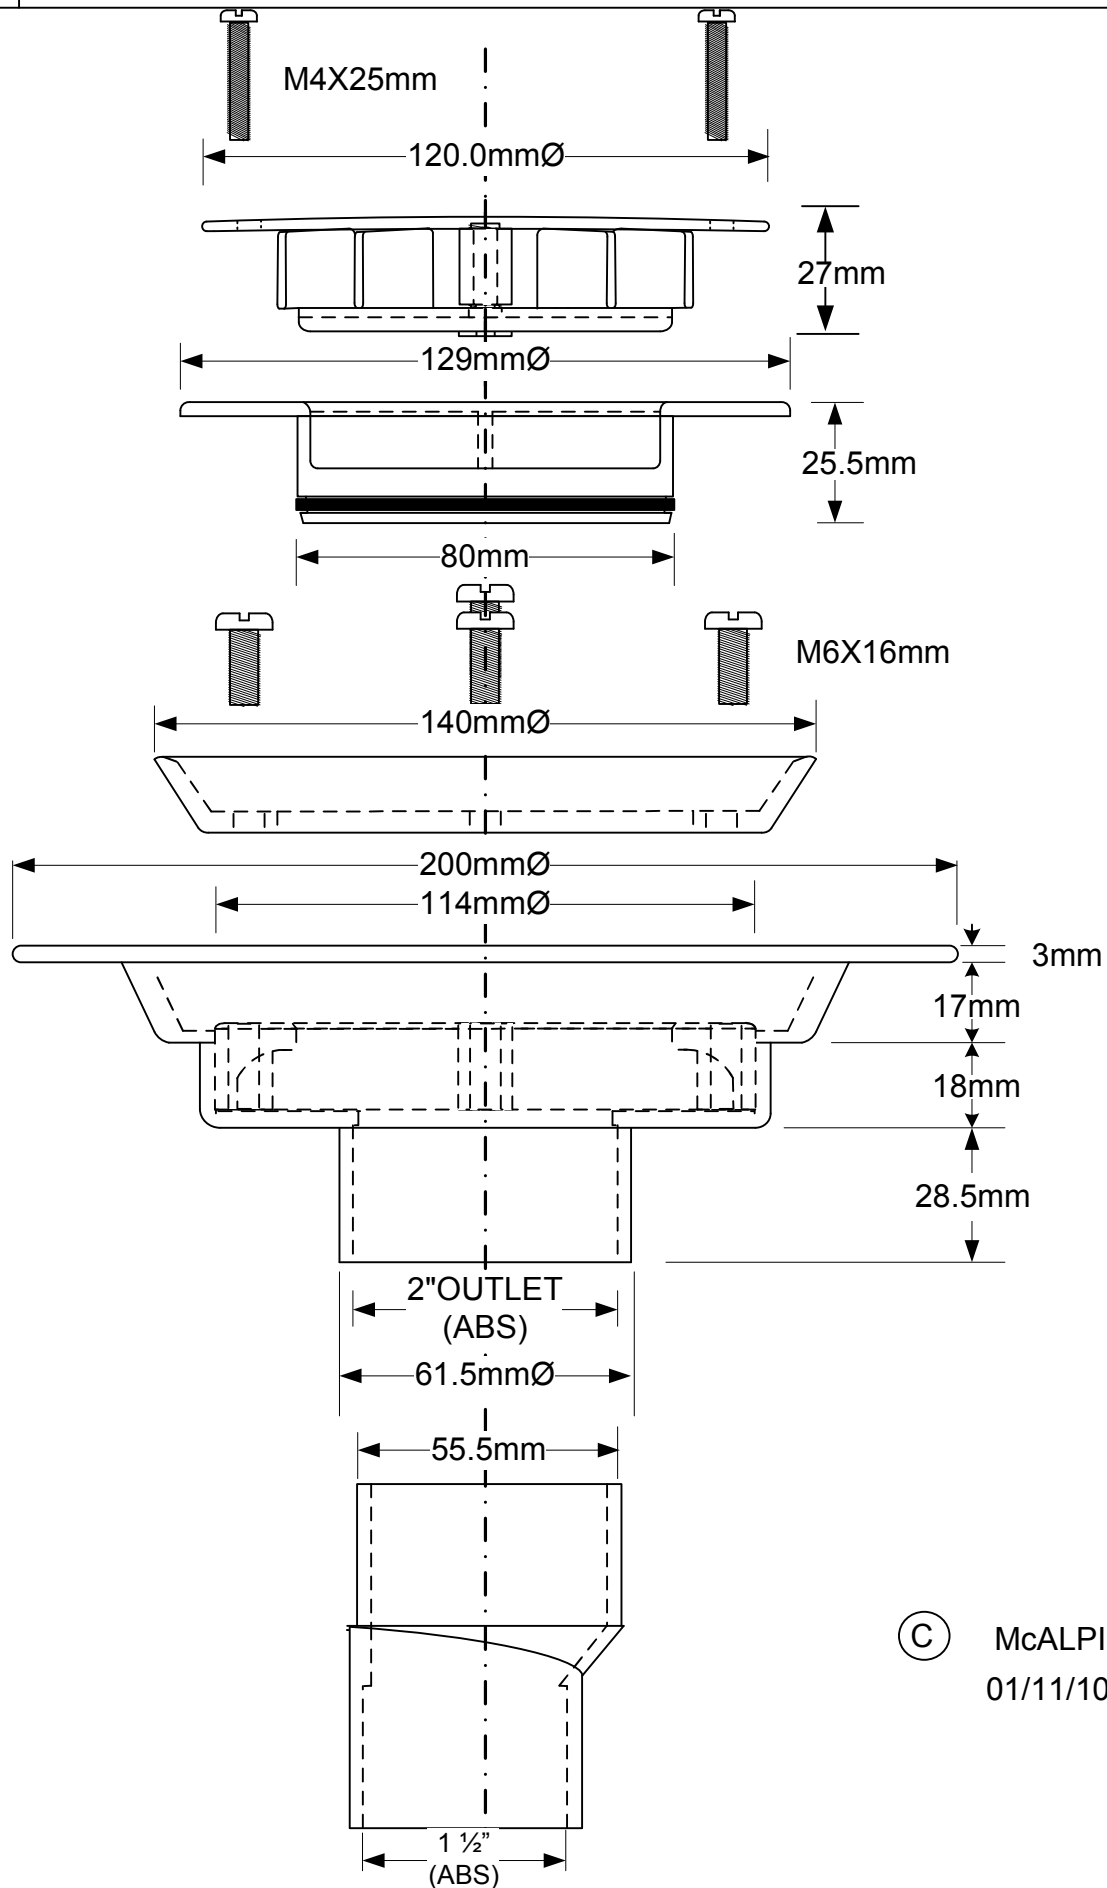

Code:

USG2SS

© McALPINE
01/11/10

Drawing verified
correct as of:

02.11.10
D.E

DRAWN BY
M.GALLAGHER

REVISED
01.11.10

FILENAME
USG2SS.VSD

SCALE
1: 1.6

DATE
01.11.10