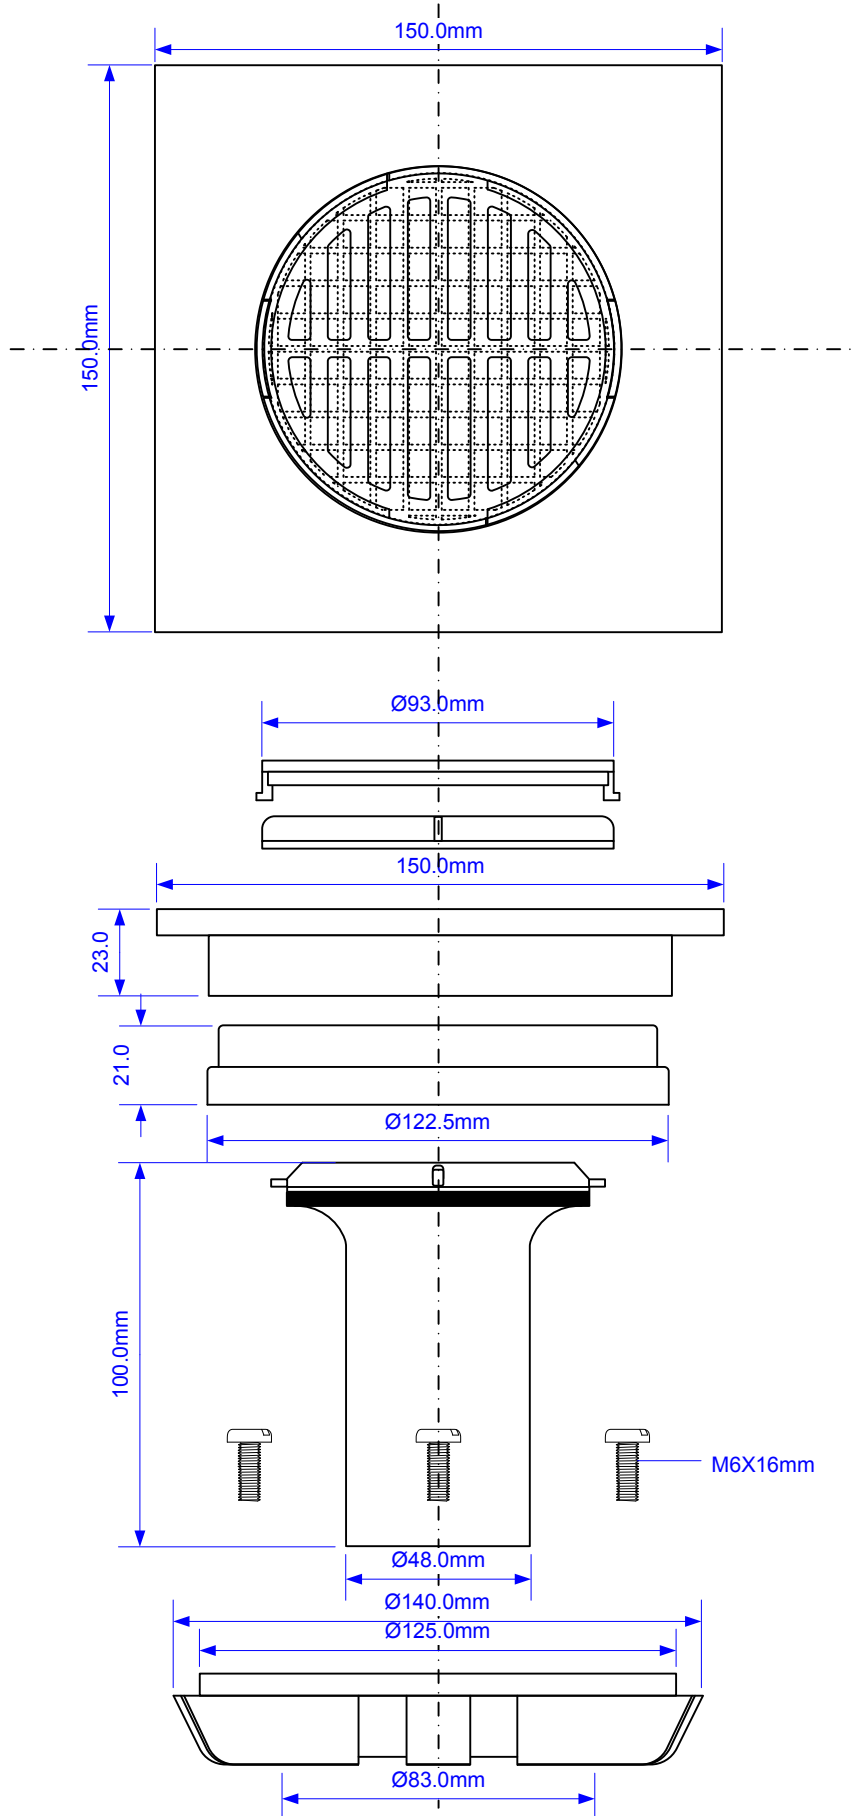

Code:

TSGCONV

DRAWN BY

RM

REVISED

SCALE

1: 2

FILENAME