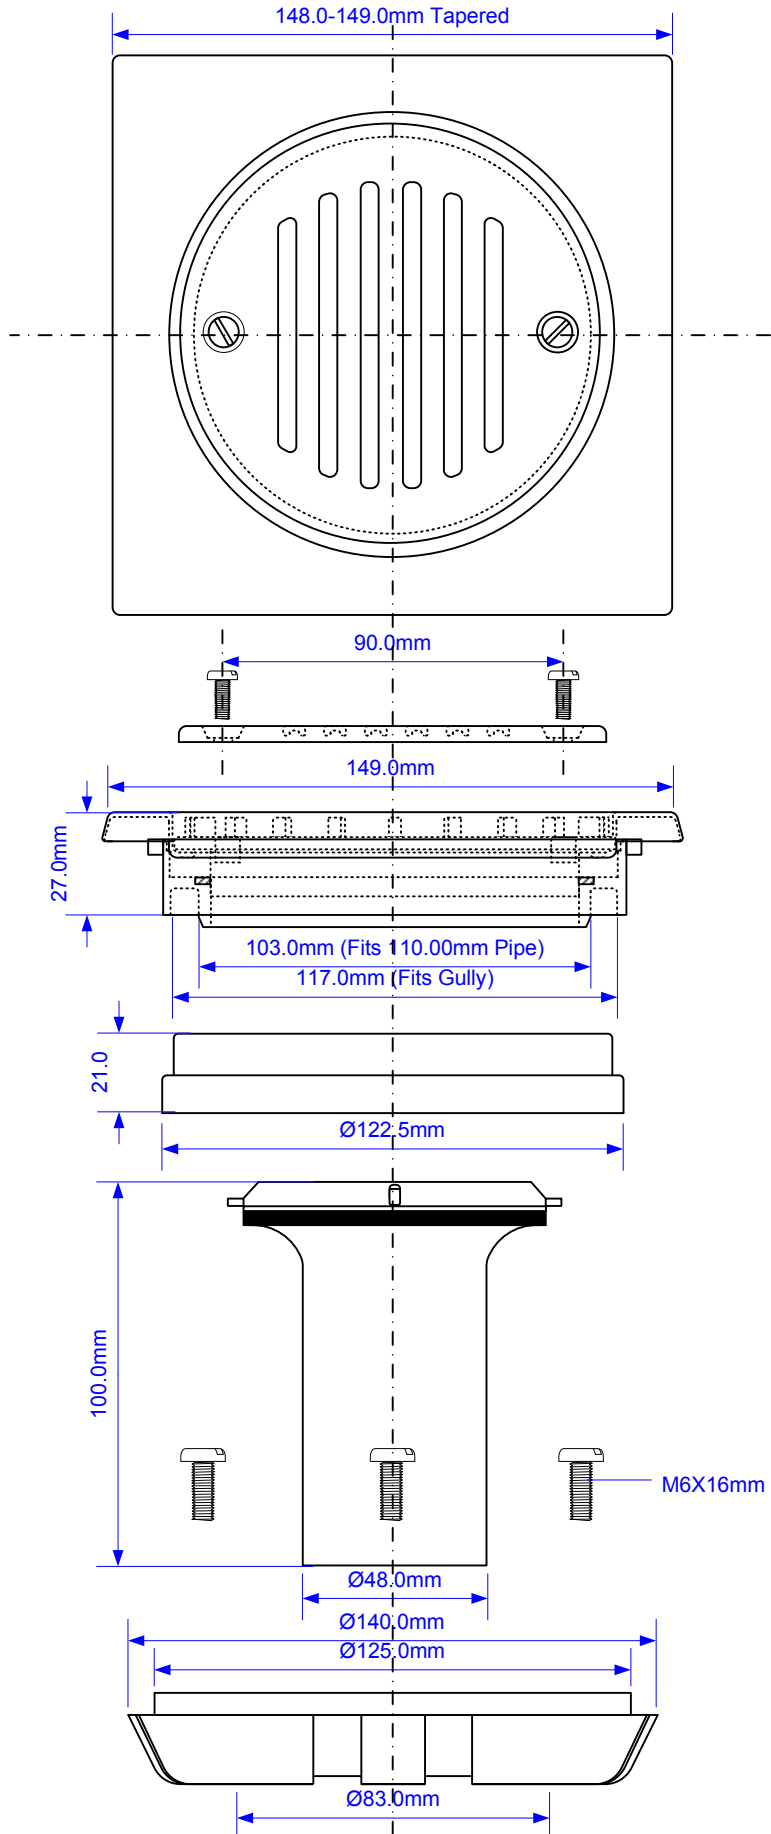

# TSGCONVSS

DRAWN BY	REVISD	FILENAME
RM		TSGCONVSS.VSD
	SCALE	DATE
	1:2	02/11/2006