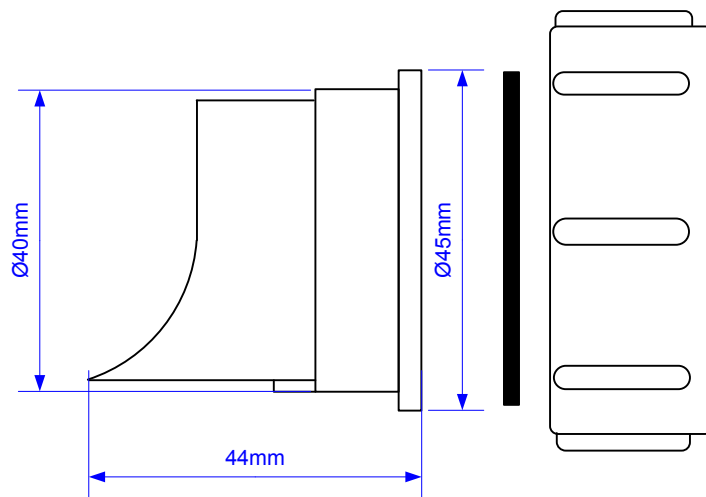

# SM10EPLUG

Drawing verified  
correct as of: 05/09/2006

DRAWN BY

RM

REVISED

SCALE

1: 1

FILENAME