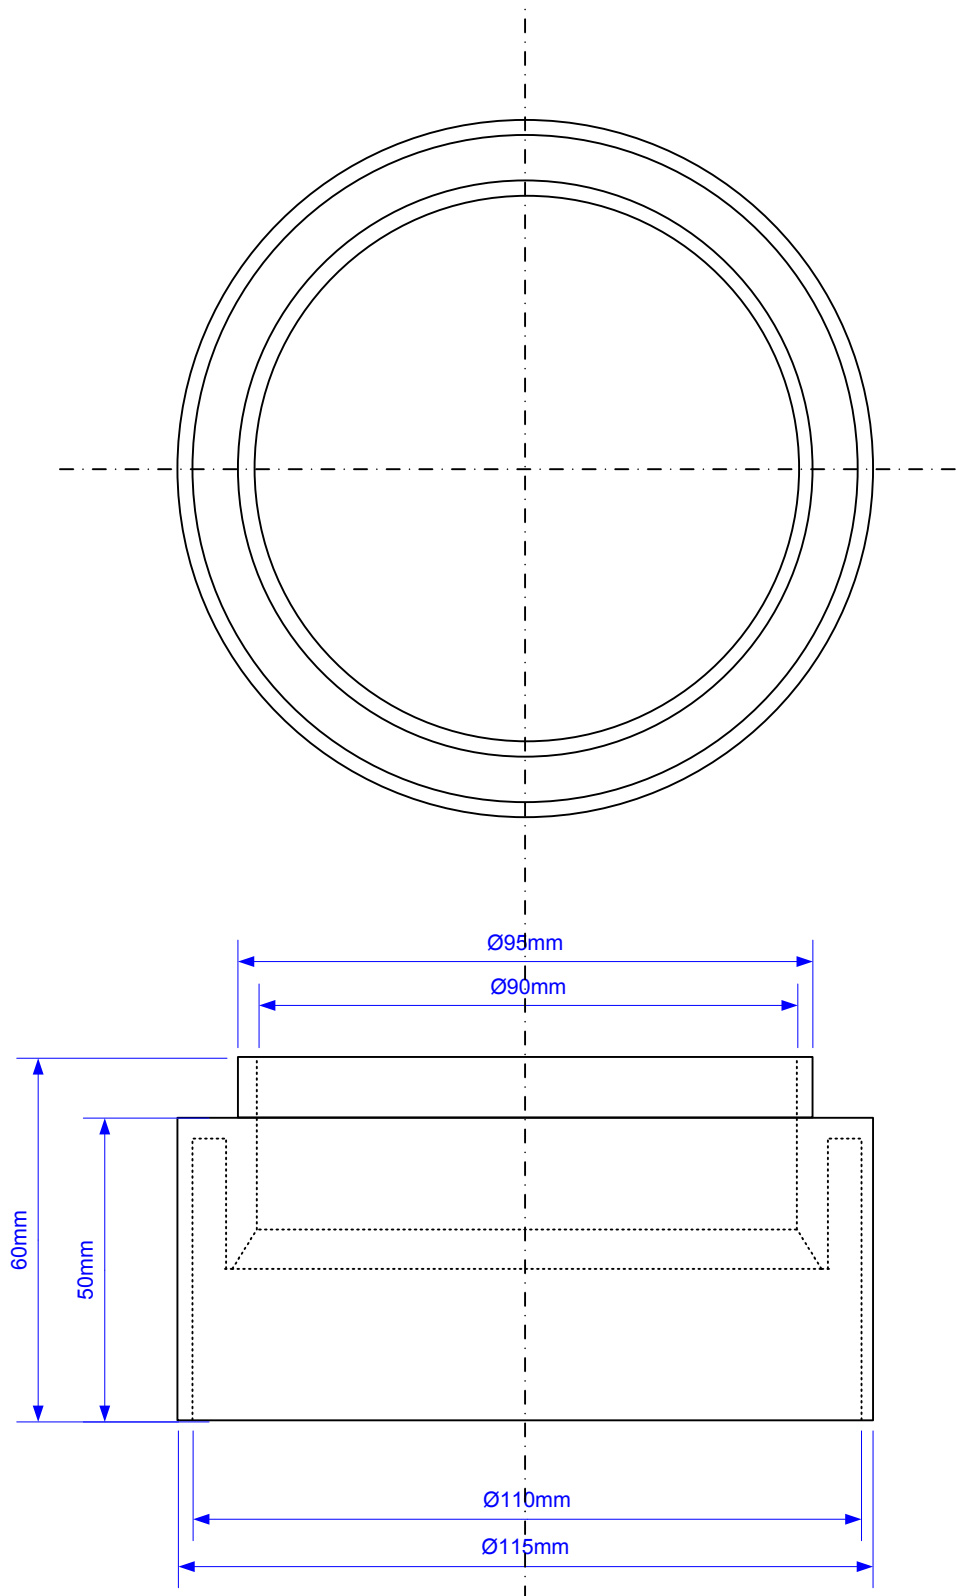

# MD400

Drawing verified  
correct as of:

13/09/2013  
RM

DRAWN BY

RM

REVISED

SCALE

1: 1.25