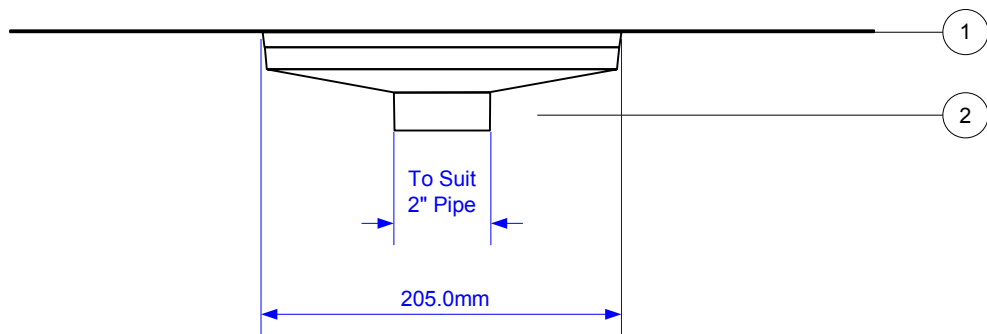

Code:

RS7

Part No.	Material
1	Aluminium
2	Nitrile Rubber

Drawing verified
correct as of:

16/12/2009
RM

DRAWN BY

RM

REVISED

13/05/2005

FILENAME

RS7.VSD

SCALE

1:4

DATE

16/12/2009