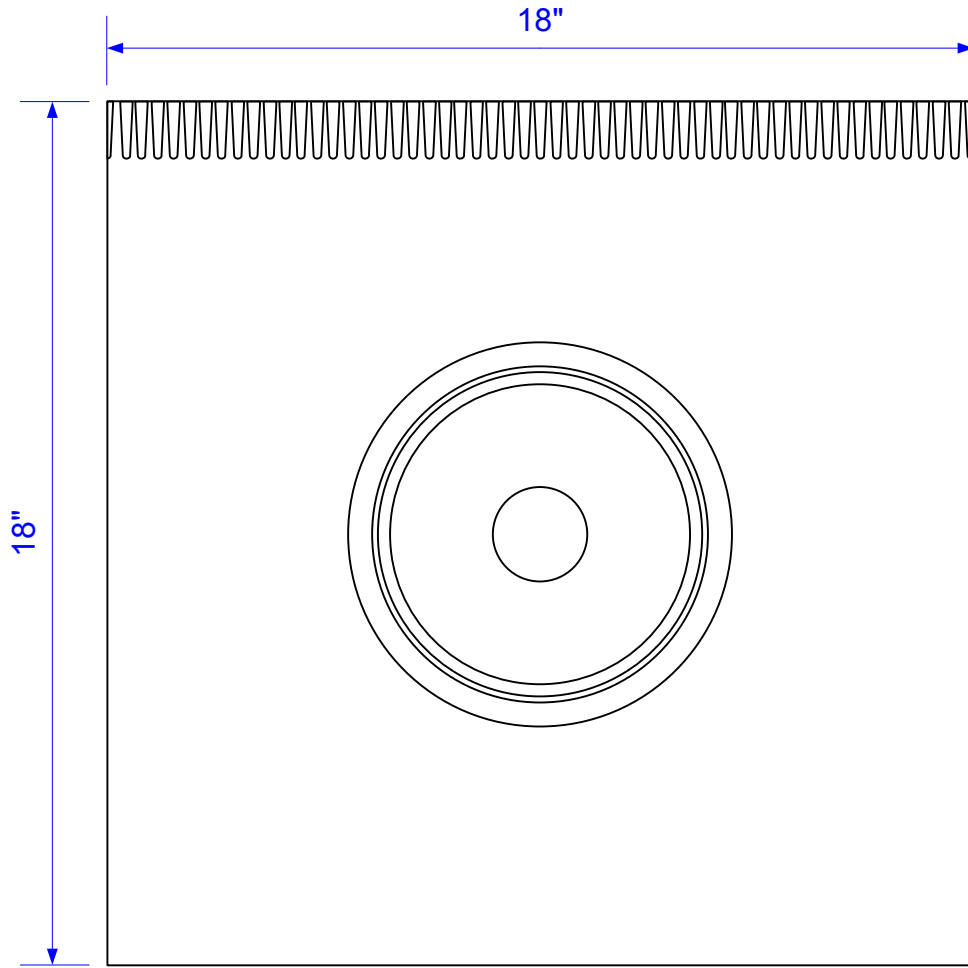

Code:

RS7

Part No.	Material
1	Aluminium
2	Nitrile Rubber

Drawing verified
correct as of:

16/12/2009
RM

DRAWN BY

RM

REVISED

13/05/2005

FILENAME

RS7.VSD

SCALE

1:4

DATE

16/12/2009