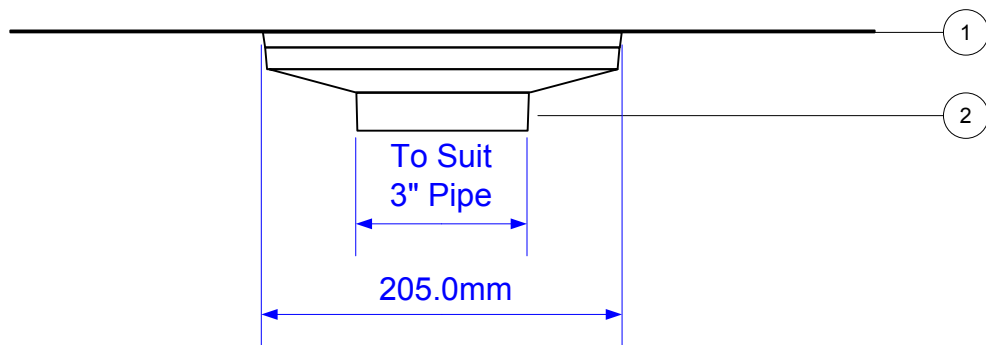

Code:

RS4

Part No.	Material
1	Aluminium
2	Nitrile Rubber

© McALPINE
13/05/2005

Drawing verified
correct as of:

16/12/2009
RM

DRAWN BY

RM

REVISED

13/05/2005

SCALE

1: 4

FILENAME

RS4.VSD

DATE

16/12/2009