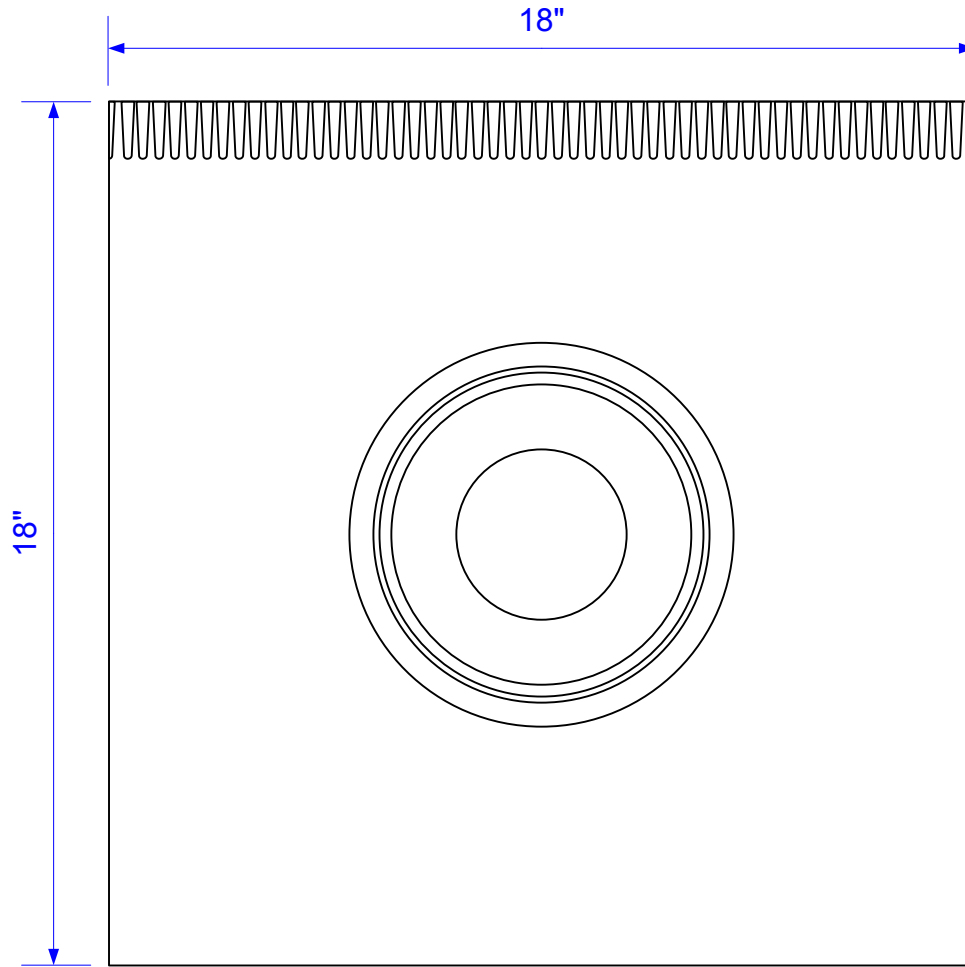

Code:

RS4

Part No.	Material
1	Aluminium
2	Nitrile Rubber

© McALPINE
13/05/2005

Drawing verified
correct as of:

16/12/2009
RM

DRAWN BY

RM

REVISED

13/05/2005

SCALE

1: 4

FILENAME

RS4.VSD

DATE

16/12/2009