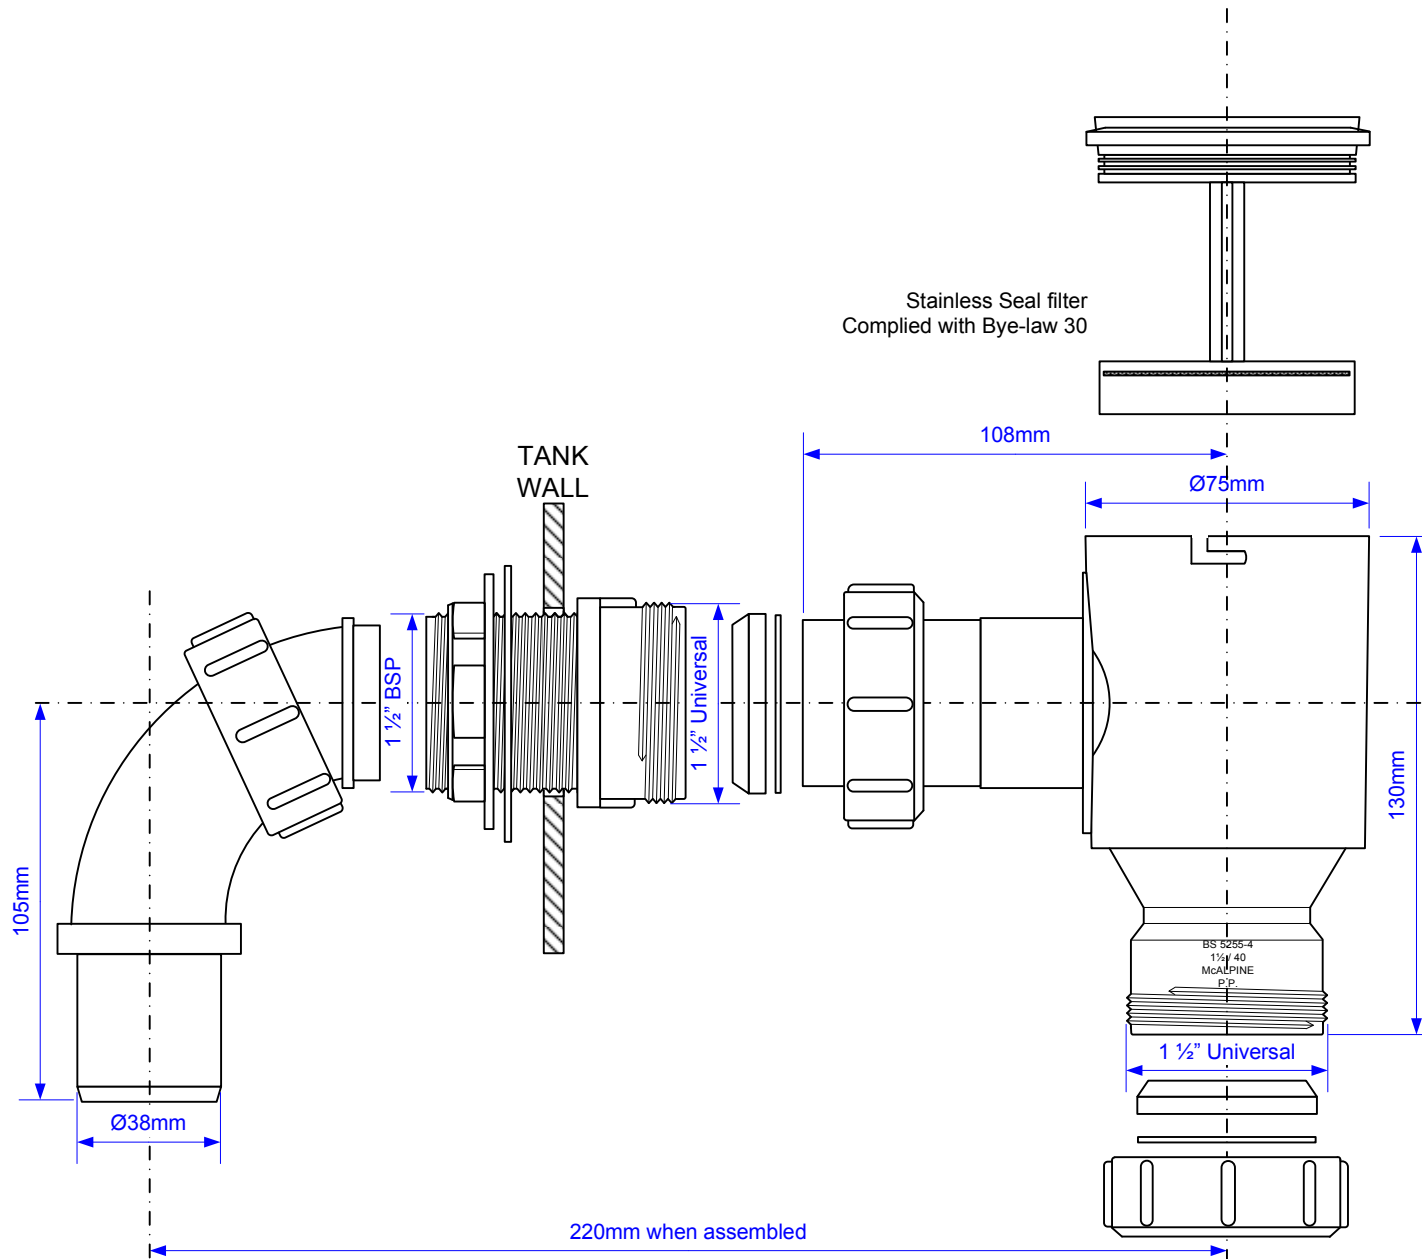

Code:

R45E

Drawing verified correct as of:

07/09/2016
RM

DRAWN BY

RM

REVISED

06/10/2010, 26/06/2015, 07/09/2016

FILENAME

R45E.VSD

SCALE

1: 2

DATE

07/09/2016