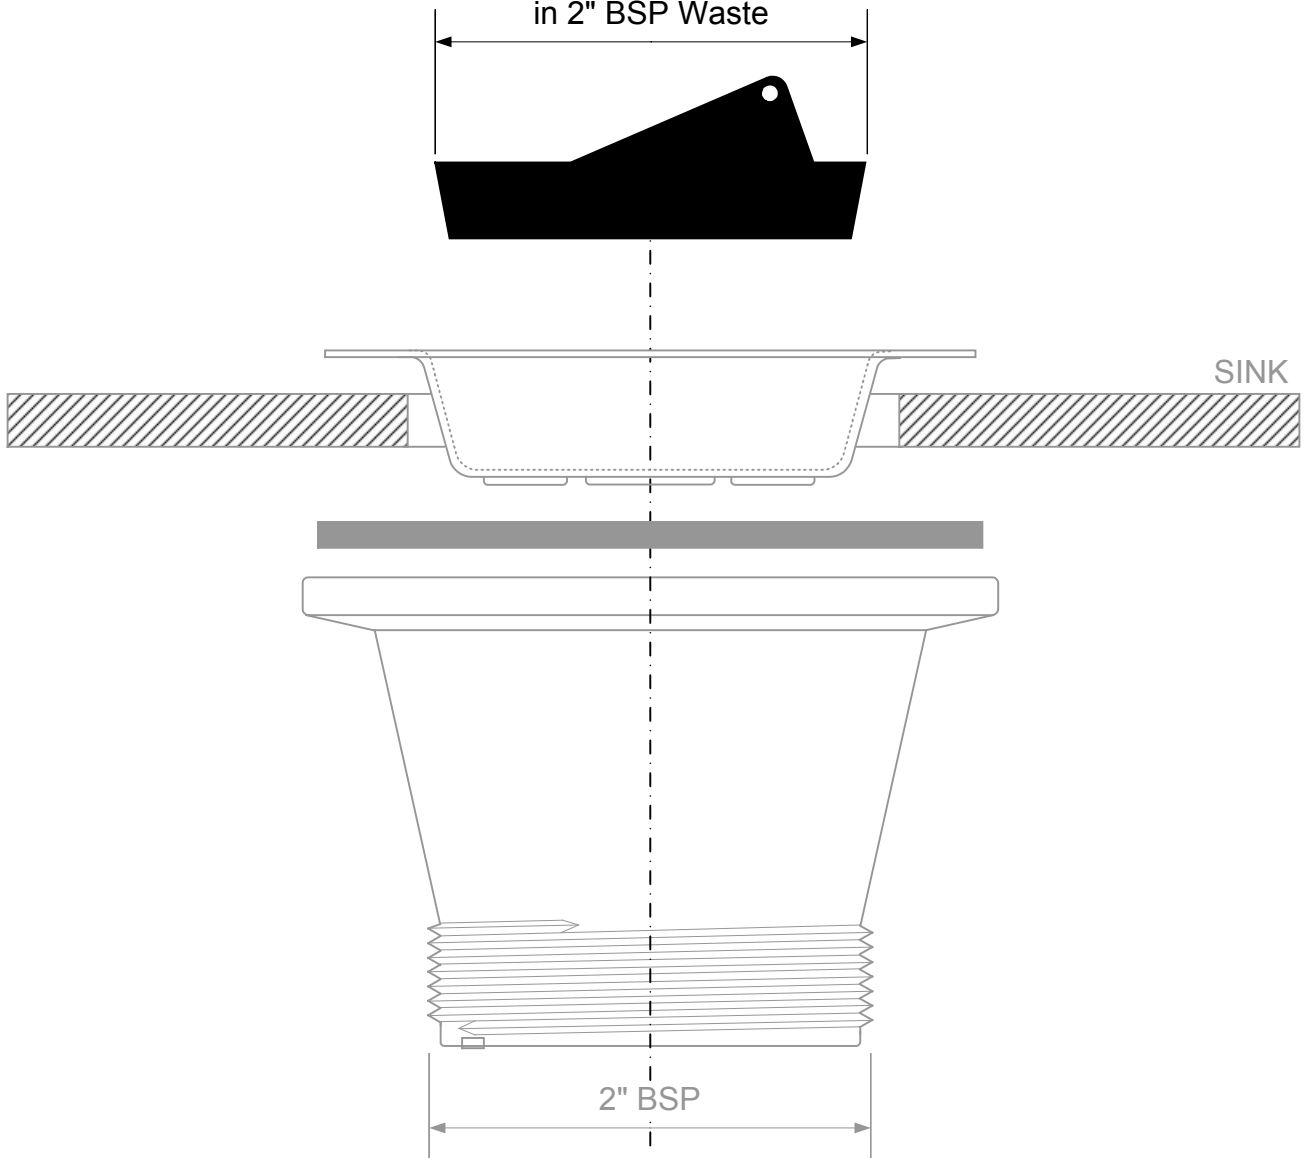

## 2" BLACK PVC PLUG

2.25" (57.1mm)  
Physical Measurement.  
Suits Waste Hole  
in 2" BSP Waste

Drawing verified  
correct as of:

07/06/2010  
RM

DRAWN BY

RM

REVISED

22/02/2010, 07/06/2010