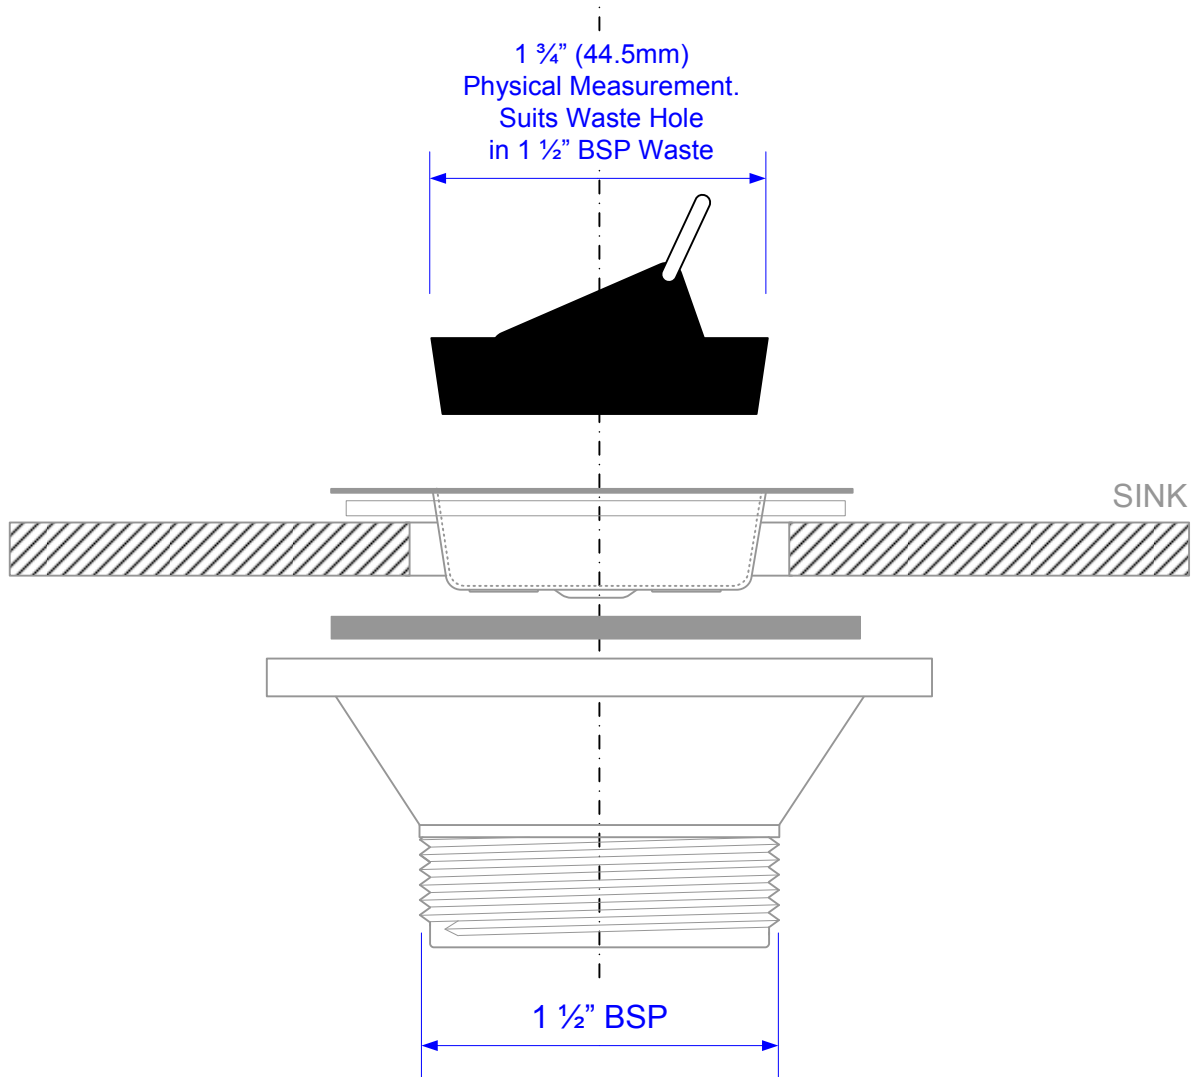

Code:

BP4T

1 1/2" BLACK PVC PLUG WITH TRIANGLE

Drawing verified
correct as of:

07/06/2010
RM

DRAWN BY

RM

REVISED

22/02/2010, 07/06/2010

FILENAME

BP4T.VSD

SCALE

1:1

DATE

07/06/2010