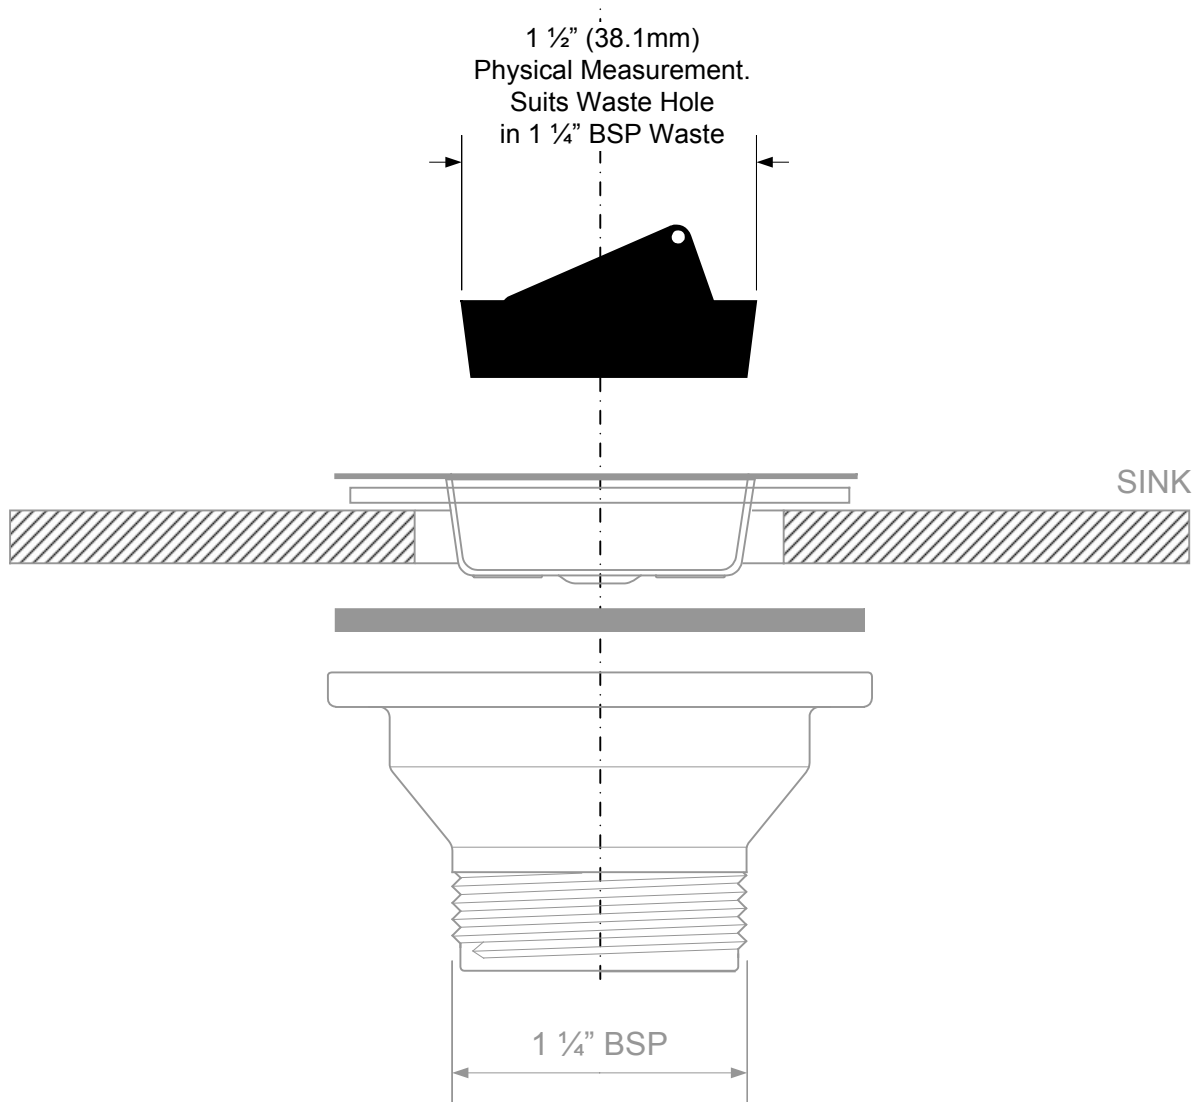

Code:

BP3

1 1/4" BLACK PVC PLUG

Drawing verified
correct as of:

07/06/2010
RM

DRAWN BY

RM

REVISED

22/02/2010, 07/06/2010

FILENAME

BP3.VSD

SCALE

1: 1

DATE

07/06/2010