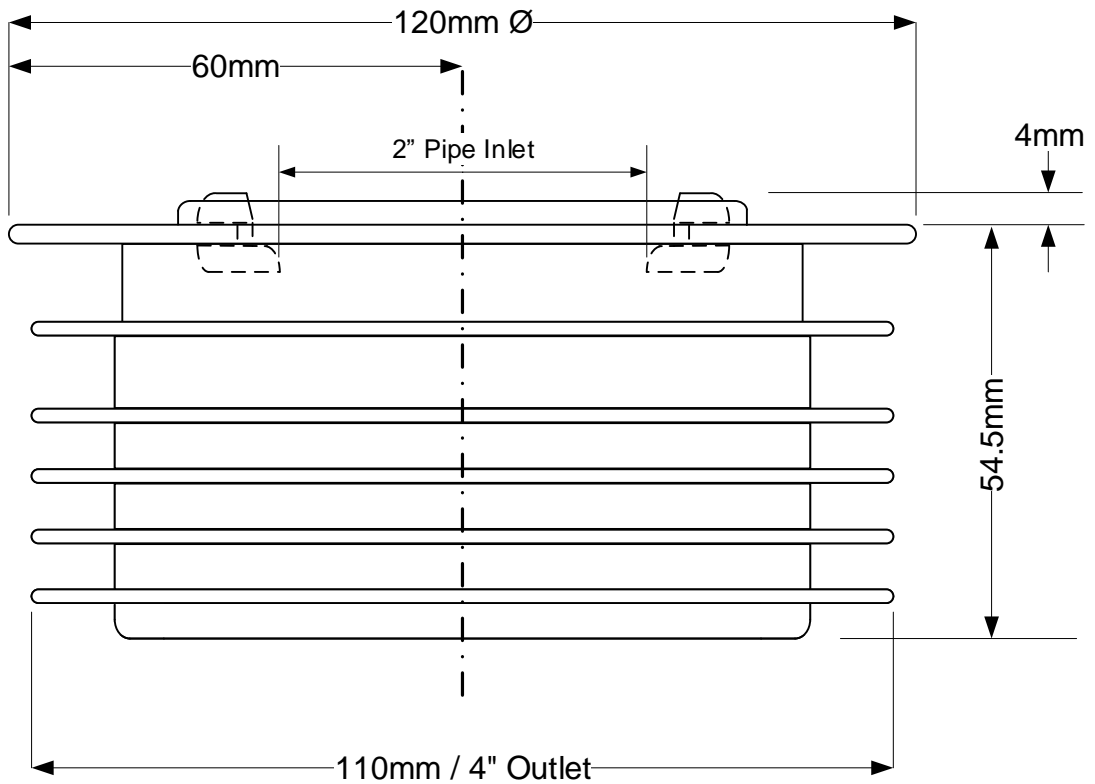

Code:

DC3-BL

©McALPINE
19/05/2011

Drawing verified
correct as of:

DRAWN BY
ELLEN McLELLAN

REVISED
22.07.10, 19/05/2011 (RM)

FILENAME DC3-
BL_20180505215948882.VS

SCALE
1:1