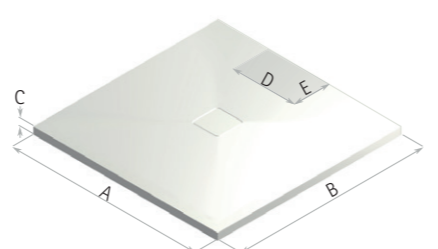

PREFERENCE BESPOKE SHOWER FLOORS

D and E are shown as an example only for bespoke floors with cut-out. It is even possible to locate the waste hole off centre if this is required to avoid a floor joint. If you need further clarification on how to measure for bespoke, please contact Matki or your local Showroom.

DIMENSIONS (MM)				PRICES		
MODEL MF	A	B	C	PRICE (EX. VAT)	PRICE (INC. VAT)	
MF 40-90 UP TO	900	X	900	20	MADE-TO-MEASURE	£419.00 £502.80
MF 90-100 UP TO	1000	X	1000	20	MADE-TO-MEASURE	£493.00 £591.60
MF 100-130 UP TO	1300	X	1000	25	MADE-TO-MEASURE	£583.00 £699.60
MF 130-130 UP TO	1300	X	1300	25	MADE-TO-MEASURE	£811.00 £973.20
MF 130-180 UP TO	1800	X	1100	25	MADE-TO-MEASURE	£795.00 £954.00
MF 180-200 UP TO	2000	X	1100	25	MADE-TO-MEASURE	£822.00 £986.40

- Ultra modern Shower Floor
- Adaptability and flexibility to fit any space, standard or bespoke
- Solid surface, rich in ground marble to Matki's unique advanced formula
- Durable and fully restorable surface
- Tactile semi-matt finish, luxurious and warm to the touch
- Matki Floors are designed for a flush, flat-to-floor appearance. If the showering area is not fully enclosed, water may escape the edges of the Matki Floor. This should be considered during design and installation in a fully tanked and prepared wet room area