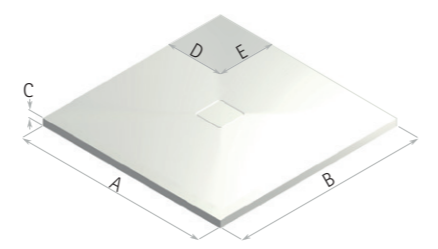

PREFERENCE BESPOKE SHOWER FLOORS

D and E are shown as an example only for bespoke floors with cut-out. It is even possible to locate the waste hole off centre if this is required to avoid a floor joint. If you need further clarification on how to measure for bespoke, please contact Matki or your local Showroom.

DIMENSIONS (MM)				PRICES		
MODEL MF	A	B	C	PRICE (EX. VAT)	PRICE (INC. VAT)	
MF 40-90 UP TO	900	X	900	20	MADE-TO-MEASURE	£419.00 £502.80
MF 90-100 UP TO	1000	X	1000	20	MADE-TO-MEASURE	£493.00 £591.60
MF 100-130 UP TO	1300	X	1000	25	MADE-TO-MEASURE	£583.00 £699.60
MF 130-130 UP TO	1300	X	1300	25	MADE-TO-MEASURE	£811.00 £973.20
MF 130-180 UP TO	1800	X	1100	25	MADE-TO-MEASURE	£795.00 £954.00
MF 180-200 UP TO	2000	X	1100	25	MADE-TO-MEASURE	£822.00 £986.40

- Ultra modern Shower Floor
- Adaptability and flexibility to fit any space, standard or bespoke
- Solid surface, rich in ground marble to Matki's unique advanced formula
- Durable and fully restorable surface
- Tactile semi-matt finish, luxurious and warm to the touch
- Matki Floors are designed for a flush, flat-to-floor appearance. If the showering area is not fully enclosed, water may escape the edges of the Matki Floor. This should be considered during design and installation in a fully tanked and prepared wet room area