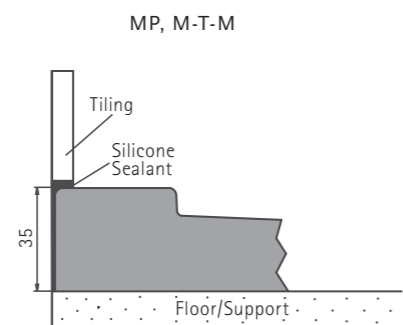

PREFERENCE STANDARD AND BESPOKE SHOWER TRAYS

D and E are shown as an example only for bespoke floors with cut-out. It is even possible to locate the waste hole off centre if this is required to avoid a floor joint. If you need further clarification on how to measure for bespoke, please contact Matki or your local Showroom.

DIMENSIONS (MM)				PRICES	
MODEL MP	A	B	C	PRICE (EX. VAT)	PRICE (INC. VAT)
MP800	800	800	30	STANDARD SIZE	£382.00 £458.40
MP M-T-M UP TO	900	900	30	MADE-TO-MEASURE	£625.00 £750.00
MP900	900	900	30	STANDARD SIZE	£419.00 £502.80
MP1000	1000	1000	30	STANDARD SIZE	£477.00 £572.40
MP M-T-M UP TO	1000	1050	35	MADE-TO-MEASURE	£716.00 £859.20
MP1290	1200	900	35	STANDARD SIZE	£488.00 £585.60
MP M-T-M UP TO	1350	1050	35	MADE-TO-MEASURE	£843.00 £1,011.60
MP M-T-M UP TO	1350	1350	35	MADE-TO-MEASURE	£1,018.00 £1,221.60
MP1590	1500	900	35	STANDARD SIZE	£583.00 £699.60
MP M-T-M UP TO	1800	1150	35	MADE-TO-MEASURE	£1,134.00 £1,360.80
MP M-T-M UP TO	2050	1150	35	MADE-TO-MEASURE	£1,166.00 £1,399.20