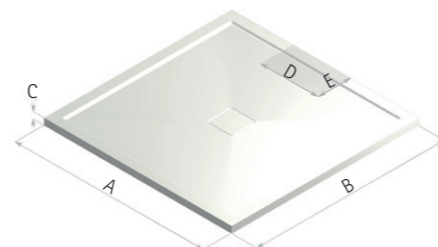

PREFERENCE STANDARD AND BESPOKE SHOWER TRAYS

D and E are shown as an example only for bespoke floors with cut-out. It is even possible to locate the waste hole off centre if this is required to avoid a floor joint. If you need further clarification on how to measure for bespoke, please contact Matki or your local Showroom.

DIMENSIONS (MM)				PRICES	
MODEL MP	A	B	C	PRICE (EX. VAT)	PRICE (INC. VAT)
MP800	800	800	30	STANDARD SIZE	£382.00 £458.40
MP M-T-M UP TO	900	900	30	MADE-TO-MEASURE	£625.00 £750.00
MP900	900	900	30	STANDARD SIZE	£419.00 £502.80
MP1000	1000	1000	30	STANDARD SIZE	£477.00 £572.40
MP M-T-M UP TO	1000	1050	35	MADE-TO-MEASURE	£716.00 £859.20
MP1290	1200	900	35	STANDARD SIZE	£488.00 £585.60
MP M-T-M UP TO	1350	1050	35	MADE-TO-MEASURE	£843.00 £1,011.60
MP M-T-M UP TO	1350	1350	35	MADE-TO-MEASURE	£1,018.00 £1,221.60
MP1590	1500	900	35	STANDARD SIZE	£583.00 £699.60
MP M-T-M UP TO	1800	1150	35	MADE-TO-MEASURE	£1,134.00 £1,360.80
MP M-T-M UP TO	2050	1150	35	MADE-TO-MEASURE	£1,166.00 £1,399.20