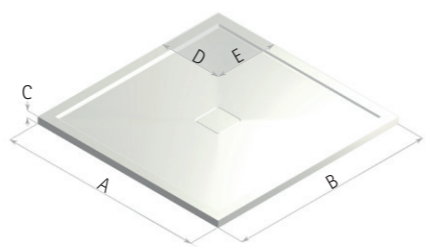

PREFERENCE STANDARD AND BESPOKE SHOWER TRAYS

D and E are shown as an example only for bespoke floors with cut-out. It is even possible to locate the waste hole off centre if this is required to avoid a floor joint. If you need further clarification on how to measure for bespoke, please contact Matki or your local Showroom.

DIMENSIONS (MM)				PRICES	
MODEL MP	A	B	C	PRICE (EX. VAT)	PRICE (INC. VAT)
MP800	800	800	30	STANDARD SIZE	£382.00 £458.40
MP M-T-M UP TO	900	900	30	MADE-TO-MEASURE	£625.00 £750.00
MP900	900	900	30	STANDARD SIZE	£419.00 £502.80
MP1000	1000	1000	30	STANDARD SIZE	£477.00 £572.40
MP M-T-M UP TO	1000	1050	35	MADE-TO-MEASURE	£716.00 £859.20
MP1290	1200	900	35	STANDARD SIZE	£488.00 £585.60
MP M-T-M UP TO	1350	1050	35	MADE-TO-MEASURE	£843.00 £1,011.60
MP M-T-M UP TO	1350	1350	35	MADE-TO-MEASURE	£1,018.00 £1,221.60
MP1590	1500	900	35	STANDARD SIZE	£583.00 £699.60
MP M-T-M UP TO	1800	1150	35	MADE-TO-MEASURE	£1,134.00 £1,360.80
MP M-T-M UP TO	2050	1150	35	MADE-TO-MEASURE	£1,166.00 £1,399.20