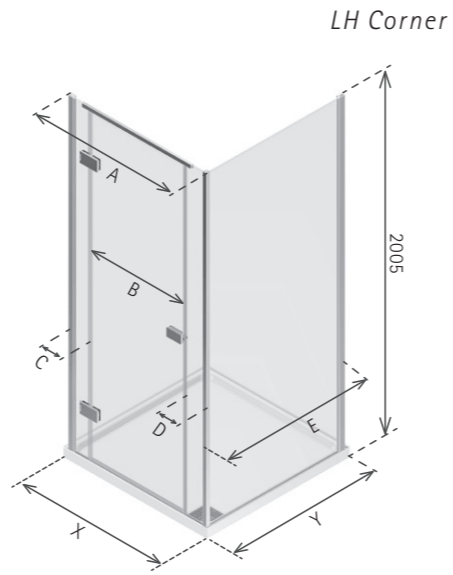

12 ILLUSION CORNER - INTEGRATED TRAY

Please specify hand when ordering

1500 size comes with brace bar

MODEL	DIMENSIONS (MM)						PRICES		
	A	B	C	D	E	X	Y	PRICE (EX. VAT)	PRICE (INC. VAT)
ICT800	761 - 776	492	130	147	762 - 777	800	800	£1,418.00	£1,701.60
ICT9080	861 - 876	592	130	147	762 - 777	900	800	£1,451.00	£1,741.20
ICT900	861 - 876	592	130	147	862 - 877	900	900	£1,473.00	£1,767.60
ICT1080	961 - 976	592	230	147	762 - 777	1000	800	£1,483.00	£1,779.60
ICT1280	1161 - 1176	592	430	147	762 - 777	1200	800	£1,577.00	£1,892.40
ICT1290	1161 - 1176	592	430	147	862 - 877	1200	900	£1,604.00	£1,924.80
ICT1580	1461 - 1496	592	730	147	762 - 777	1500	800	£1,697.00	£2,036.40
ICT1590	1461 - 1496	592	730	147	862 - 877	1500	900	£1,729.00	£2,074.80

- LH/RH Corner, please specify
- Matki Glass Guard Easy Clean protection included
- 8mm Safety Glass
- Frame: Aluminium and Mirror Polished Stainless Steel
- **Handle: Soft Return/Traditional**
- Integrated Tray with Glass Channel for watertight seal without silicon
- Fastflow shower waste with stainless steel grill included
- **Optional raised tray version available, supplied with adjustable legs and front cover panel in white only. Raised tray adds 100mm to height. Add £75.00 excluding VAT to price**