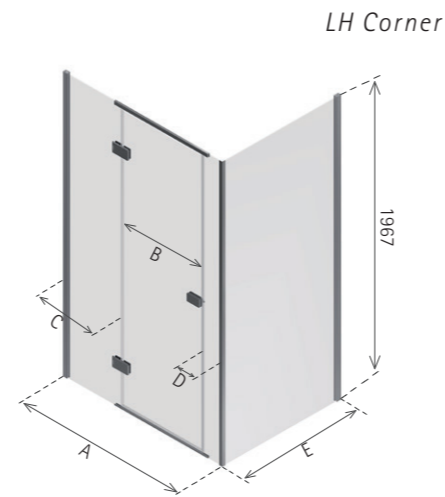

1500 size comes with brace bar

MODEL	DIMENSIONS (MM)						PRICES		
	A	B	C	D	E	X	Y	PRICE (EX. VAT)	PRICE (INC. VAT)
IC800	771 - 786	492	130	155	772 - 787	-	-	£1,113.00	£1,335.60
IC8090	771 - 786	492	130	155	872 - 887	-	-	£1,124.00	£1,348.80
IC9080	871 - 886	592	130	155	772 - 787	-	-	£1,129.00	£1,354.80
IC900	871 - 886	592	130	155	872 - 887	-	-	£1,140.00	£1,368.00
IC1080	971 - 986	592	230	155	772 - 787	-	-	£1,145.00	£1,374.00
IC1090	971 - 986	592	230	155	872 - 887	-	-	£1,156.00	£1,387.20
IC1280	1171 - 1186	592	430	155	772 - 787	-	-	£1,189.00	£1,426.80
IC1290	1171 - 1186	592	430	155	872 - 887	-	-	£1,200.00	£1,440.00
IC1580	1471 - 1486	592	730	155	772 - 787	-	-	£1,238.00	£1,485.60
IC1590	1471 - 1486	592	730	155	872 - 887	-	-	£1,249.00	£1,498.80

- LH/RH Corner, please specify
- Matki Glass Guard Easy Clean protection included
- 8mm Safety Glass
- Frame: Aluminium and Mirror Polished Stainless Steel
- **Handle: Soft Return/Traditional**
- Without tray, suitable for installation on wet room floor or existing shower tray