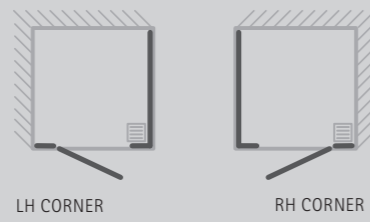

12 ILLUSION CORNER - INTEGRATED TRAY

Please specify hand when ordering

1500 size comes with brace bar

MODEL	DIMENSIONS (MM)						PRICES		
	A	B	C	D	E	X	Y	PRICE (EX. VAT)	PRICE (INC. VAT)
ICT800	761 - 776	492	130	147	762 - 777	800	800	£1,418.00	£1,701.60
ICT9080	861 - 876	592	130	147	762 - 777	900	800	£1,451.00	£1,741.20
ICT900	861 - 876	592	130	147	862 - 877	900	900	£1,473.00	£1,767.60
ICT1080	961 - 976	592	230	147	762 - 777	1000	800	£1,483.00	£1,779.60
ICT1280	1161 - 1176	592	430	147	762 - 777	1200	800	£1,577.00	£1,892.40
ICT1290	1161 - 1176	592	430	147	862 - 877	1200	900	£1,604.00	£1,924.80
ICT1580	1461 - 1496	592	730	147	762 - 777	1500	800	£1,697.00	£2,036.40
ICT1590	1461 - 1496	592	730	147	862 - 877	1500	900	£1,729.00	£2,074.80

ILLUSION CORNER - WITHOUT TRAY

Please specify hand when ordering

1500 size comes with brace bar

MODEL	DIMENSIONS (MM)						PRICES		
	A	B	C	D	E	X	Y	PRICE (EX. VAT)	PRICE (INC. VAT)
IC800	771 - 786	492	130	155	772 - 787	-	-	£1,113.00	£1,335.60
IC8090	771 - 786	492	130	155	872 - 887	-	-	£1,124.00	£1,348.80
IC9080	871 - 886	592	130	155	772 - 787	-	-	£1,129.00	£1,354.80
IC900	871 - 886	592	130	155	872 - 887	-	-	£1,140.00	£1,368.00
IC1080	971 - 986	592	230	155	772 - 787	-	-	£1,145.00	£1,374.00
IC1090	971 - 986	592	230	155	872 - 887	-	-	£1,156.00	£1,387.20
IC1280	1171 - 1186	592	430	155	772 - 787	-	-	£1,189.00	£1,426.80
IC1290	1171 - 1186	592	430	155	872 - 887	-	-	£1,200.00	£1,440.00
IC1580	1471 - 1486	592	730	155	772 - 787	-	-	£1,238.00	£1,485.60
IC1590	1471 - 1486	592	730	155	872 - 887	-	-	£1,249.00	£1,498.80