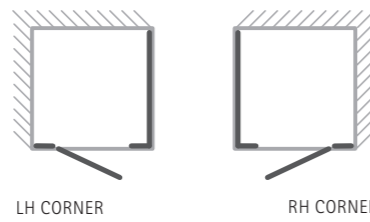

12 ILLUSION CORNER - INTEGRATED TRAY

Please specify hand when ordering

1500 size comes with brace bar

MODEL	DIMENSIONS (MM)						PRICES		
	A	B	C	D	E	X	Y	PRICE (EX. VAT)	PRICE (INC. VAT)
ICT800	761 - 776	492	130	147	762 - 777	800	800	£1,418.00	£1,701.60
ICT9080	861 - 876	592	130	147	762 - 777	900	800	£1,451.00	£1,741.20
ICT900	861 - 876	592	130	147	862 - 877	900	900	£1,473.00	£1,767.60
ICT1080	961 - 976	592	230	147	762 - 777	1000	800	£1,483.00	£1,779.60
ICT1280	1161 - 1176	592	430	147	762 - 777	1200	800	£1,577.00	£1,892.40
ICT1290	1161 - 1176	592	430	147	862 - 877	1200	900	£1,604.00	£1,924.80
ICT1580	1461 - 1496	592	730	147	762 - 777	1500	800	£1,697.00	£2,036.40
ICT1590	1461 - 1496	592	730	147	862 - 877	1500	900	£1,729.00	£2,074.80

ILLUSION CORNER - WITHOUT TRAY

Please specify hand when ordering

1500 size comes with brace bar

MODEL	DIMENSIONS (MM)						PRICES		
	A	B	C	D	E	X	Y	PRICE (EX. VAT)	PRICE (INC. VAT)
IC800	771 - 786	492	130	155	772 - 787	-	-	£1,113.00	£1,335.60
IC8090	771 - 786	492	130	155	872 - 887	-	-	£1,124.00	£1,348.80
IC9080	871 - 886	592	130	155	772 - 787	-	-	£1,129.00	£1,354.80
IC900	871 - 886	592	130	155	872 - 887	-	-	£1,140.00	£1,368.00
IC1080	971 - 986	592	230	155	772 - 787	-	-	£1,145.00	£1,374.00
IC1090	971 - 986	592	230	155	872 - 887	-	-	£1,156.00	£1,387.20
IC1280	1171 - 1186	592	430	155	772 - 787	-	-	£1,189.00	£1,426.80
IC1290	1171 - 1186	592	430	155	872 - 887	-	-	£1,200.00	£1,440.00
IC1580	1471 - 1486	592	730	155	772 - 787	-	-	£1,238.00	£1,485.60
IC1590	1471 - 1486	592	730	155	872 - 887	-	-	£1,249.00	£1,498.80