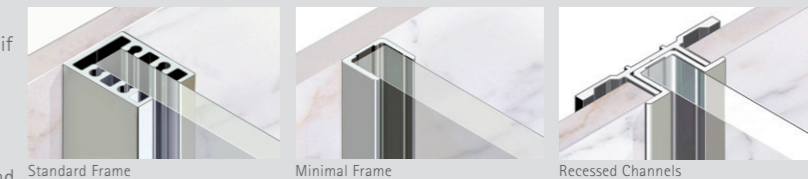

BESPOKE FRAME OPTIONS