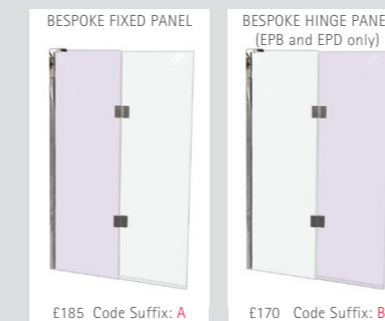

1. BESPOKE BASE SURCHARGES

- For all Bespoke, use standard price of next nearest model from opposite page and add the Base Surcharge first for each Bespoke panel, then the Shaping Surcharge if applicable
- For width and height changes within the maximum standard panel sizes stated opposite, add the Base Surcharge only
- Add the Base Surcharge for all the below panels on units involving Minimal Frames and Recessed Channels
- Add surcharge and suffix codes to the standard code shown opposite, e.g. EPB900A for a Bespoke Fixed Panel or EPB900B for a Bespoke Hinge Panel

All prices exclude VAT

2. BESPOKE SHAPING SURCHARGES

- For Cut-outs and Angles
- Add surcharges and suffixes to the Bespoke Base
- Add multiple codes and surcharges according to the number of angles, cut-outs or number of increased height panels required, e.g. EPB900AX would signify a Bespoke Fixed Panel with Cut-Out