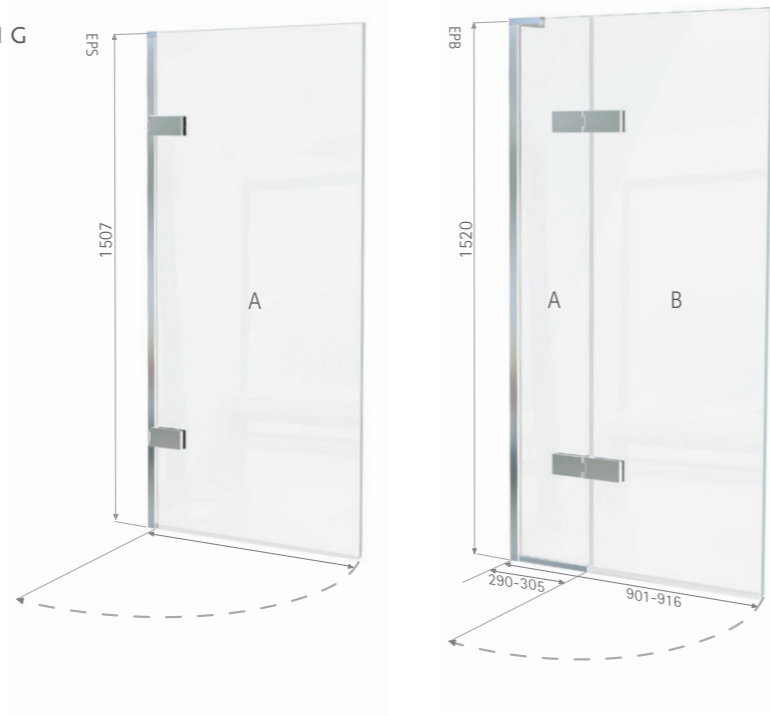

WALL HINGED BATH SCREEN (EPS) AND TWO PANEL BATH SCREEN (EPB) - OUTWARD OPENING

FEATURES

- 10mm Clear Safety Glass (EN12150-1)
- Patented non-slip hinge to ensure screen stays firmly in position
- Matki Glass Guard Easy Clean protection included in price

HOW TO ORDER

- Visit a Matki EauZone Plus Dealer to view displays and discuss models
- An EauZone Plus Configurator Tool is available in the EauZone Plus section on the Matki Website to help choose from available options
- Hinged Panel Bath Screens are handed, please specify *left* or *right* when ordering, illustrations show LH hinge

DOUBLE PANEL BATH SCREEN - INWARDS OPENING (EPD)

FEATURES

- 10mm Clear Safety Glass (EN12150-1)
- Unique glass edge water seal
- Matki Glass Guard Easy Clean protection included in price
- On 1000 model folding panel folds flat against fixed panel

HOW TO ORDER

- Visit a Matki EauZone Plus Dealer to view displays and discuss models
- An EauZone Plus Configurator Tool is available in the EauZone Plus section on the Matki Website to help choose from available options
- The Double Panel Bath Screen is not handed and can be installed left or right hand. Inward opening as standard, it can be ordered to open outwards, please specify on order