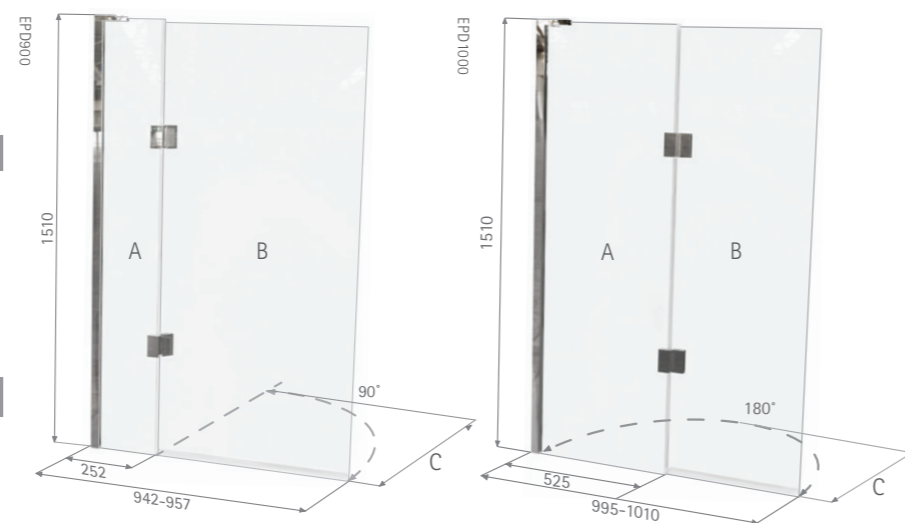

DIMENSIONS (MM) PRICES

MODEL	A + B	A	B	C	PRICE (EX. VAT)	PRICE (INC. VAT)
EPD900	942 - 957	252	690	723	£621.00	£745.20
EPD907	942 - 957	332	610	643	£621.00	£745.20
EPD1000	995 - 1010	525	470	504	£634.00	£760.80