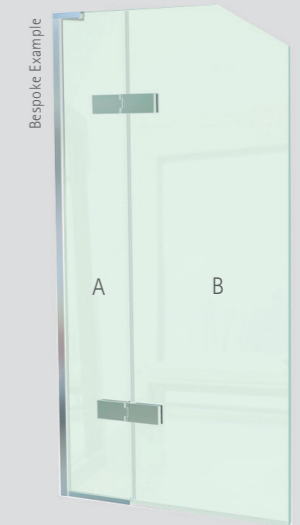

WALL HINGED BATH SCREEN (EPS) AND TWO PANEL BATH SCREEN (EPB) - OUTWARD OPENING

FEATURES

- 10mm Clear Safety Glass (EN12150-1)
- Patented non-slip hinge to ensure screen stays firmly in position
- Matki Glass Guard Easy Clean protection included in price

HOW TO ORDER

- Visit a Matki EauZone Plus Dealer to view displays and discuss models
- An EauZone Plus Configurator Tool is available in the EauZone Plus section on the Matki Website to help choose from available options
- Hinged Panel Bath Screens are handed, please specify *left* or *right* when ordering, illustrations show LH hinge

FINISH

- Chrome / Polished Silver (standard)
- For Polished Nickel, Brushed Nickel, Gold and Brushed Gold add £225.00 excluding VAT (EPS) and £405 excluding VAT (EPB)

DIMENSIONS (MM) PRICES

MODEL	A/A+B	PRICE (EX. VAT)	PRICE (INC. VAT)
EPS700	722 - 737	£567.00	£680.40
EPS800	822 - 837	£619.00	£742.80
EPB900	901 - 916	£787.00	£944.40

DOUBLE PANEL BATH SCREEN - INWARDS OPENING (EPD)

FEATURES

- 10mm Clear Safety Glass (EN12150-1)
- Unique glass edge water seal
- Matki Glass Guard Easy Clean protection included in price
- On 1000 model folding panel folds flat against fixed panel

HOW TO ORDER

- Visit a Matki EauZone Plus Dealer to view displays and discuss models
- An EauZone Plus Configurator Tool is available in the EauZone Plus section on the Matki Website to help choose from available options
- The Double Panel Bath Screen is not handed and can be installed left or right hand. Inward opening as standard, it can be ordered to open outwards, please specify on order

FINISH

- Chrome / Polished Silver (standard)
- For Polished Nickel, Brushed Nickel, Gold and Brushed Gold add £405.00 excluding VAT

DIMENSIONS (MM) PRICES