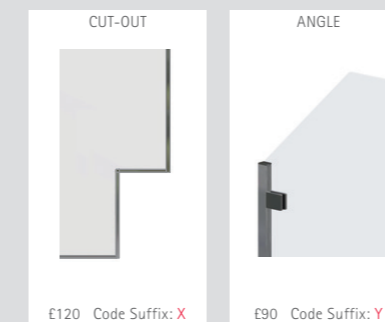

1. BESPOKE BASE SURCHARGES

- For all Bespoke, use standard price of next nearest model from opposite page and add the Base Surcharge first for each Bespoke panel, then the Shaping Surcharge if applicable
- For width and height changes within the maximum standard panel sizes stated opposite, add the Base Surcharge only
- Add the Base Surcharge for all the below panels on units involving Minimal Frames and Recessed Channels
- Add surcharge and suffix codes to the standard code shown opposite, e.g. EPB900A for a Bespoke Fixed Panel or EPB900B for a Bespoke Hinge Panel

All prices exclude VAT

2. BESPOKE SHAPING SURCHARGES

- For Cut-outs and Angles
- Add surcharges and suffixes to the Bespoke Base
- Add multiple codes and surcharges according to the number of angles, cut-outs or number of increased height panels required, e.g. EPB900AX would signify a Bespoke Fixed Panel with Cut-Out