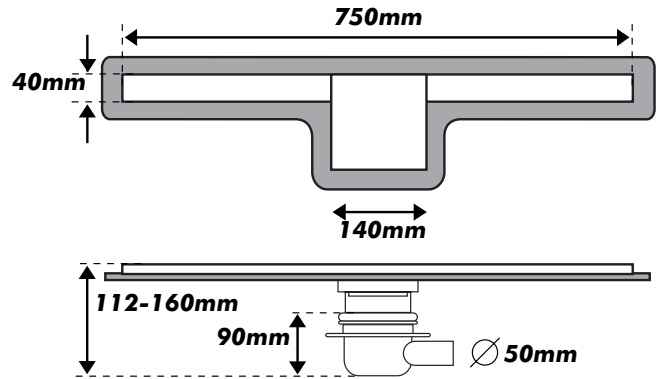

## The NEW Showerlay-Linear from Marmox UK

Showerlays have proven to be one of the easiest and effective ways on the market for creating a shower drain slope. Now the range has been increased to include 4 new linear drain versions. These new designs are ideal for all size tiles whether large or mosaic and also feature a new surface which offers a smoother surface to tile onto. They have a four way fall so all sides slope towards the drain.

## Drain specification

The drain has an intergrated odour trap and easy access cleaning panel with a lockable cover. A vertical version of the drain is available upon request.

**Flow rate:** 30litres/min (36l/min with 10mm backwater)

**Water Seal Head:** 22mm

**Trap Depth:** 90mm

**Material:** ABS with brushed stainless steel cover

**Adjustable:** 8mm -10mm

## Showerlay Linear sizes

Width (mm)	Length (mm)	Perimeter (mm)	weight (kg)
1000	1000	40	5.8
900	1200	40	6.0
900	1200	40	6.0
900	1500	40	7.1