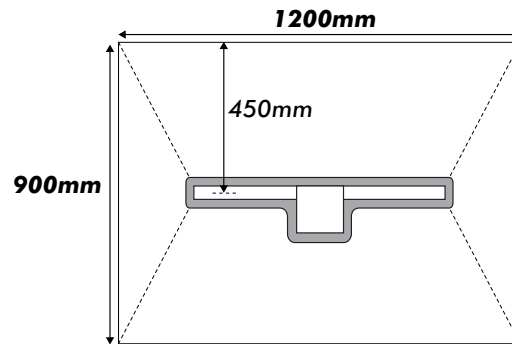

## The NEW Showerlay-Linear from Marmox UK

Showerlays have proven to be one of the easiest and effective ways on the market for creating a shower drain slope. Now the range has been increased to include 4 new linear drain versions. These new designs are ideal for all size tiles whether large or mosaic and also feature a new surface which offers a smoother surface to tile onto. They have a four way fall so all sides slope towards the drain.

## Drain specification

The drain has an intergrated odour trap and easy access cleaning panel with a lockable cover. A vertical version of the drain is available upon request.

**Flow rate:** 30litres/min (36l/min with 10mm backwater)

**Water Seal Head:** 22mm

**Trap Depth:** 90mm

**Material:** ABS with brushed stainless steel cover

**Adjustable:** 8mm -10mm

## Showerlay Linear sizes

Width (mm)	Length (mm)	Perimeter (mm)	weight (kg)
1000	1000	40	5.8
900	1200	40	6.0
900	1200	40	6.0
900	1500	40	7.1