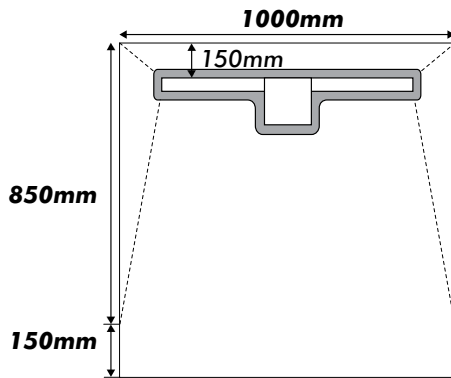

## The NEW Showerlay-Linear from Marmox UK

Showerlays have proven to be one of the easiest and effective ways on the market for creating a shower drain slope. Now the range has been increased to include 4 new linear drain versions. These new designs are ideal for all size tiles whether large or mosaic and also feature a new surface which offers a smoother surface to tile onto. They have a four way fall so all sides slope towards the drain.

## Drain specification

The drain has an intergrated odour trap and easy access cleaning panel with a lockable cover. A vertical version of the drain is available upon request.

**Flow rate:** 30litres/min (36l/min with 10mm backwater)

**Water Seal Head:** 22mm

**Trap Depth:** 90mm

**Material:** ABS with brushed stainless steel cover

**Adjustable:** 8mm -10mm

## Showerlay Linear sizes

Width (mm)	Length (mm)	Perimeter (mm)	weight (kg)
1000	1000	40	5.8
900	1200	40	6.0
900	1200	40	6.0
900	1500	40	7.1