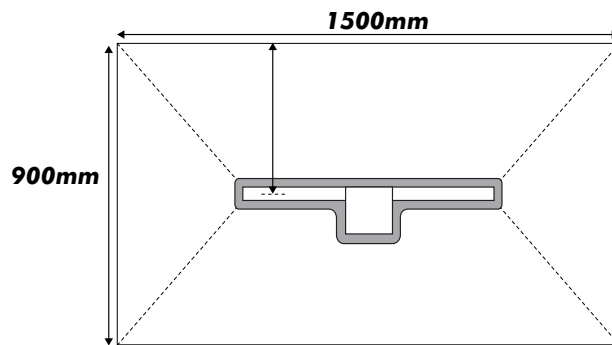

## The NEW Showerlay-Linear from Marmox UK

Showerlays have proven to be one of the easiest and effective ways on the market for creating a shower drain slope. Now the range has been increased to include 4 new linear drain versions. These new designs are ideal for all size tiles whether large or mosaic and also feature a new surface which offers a smoother surface to tile onto. They have a four way fall so all sides slope towards the drain.

## Drain specification

The drain has an intergrated odour trap and easy access cleaning panel with a lockable cover. A vertical version of the drain is available upon request.

**Flow rate:** 30litres/min (36l/min with 10mm backwater)

**Water Seal Head:** 22mm

**Trap Depth:** 90mm

**Material:** ABS with brushed stainless steel cover

**Adjustable:** 8mm -10mm

## Showerlay Linear sizes

Width (mm)	Length (mm)	Perimeter (mm)	weight (kg)
1000	1000	40	5.8
900	1200	40	6.0
900	1200	40	6.0
900	1500	40	7.1