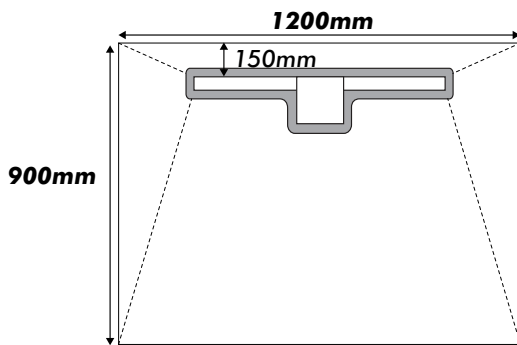

## The NEW Showerlay-Linear from Marmox UK

Showerlays have proven to be one of the easiest and effective ways on the market for creating a shower drain slope. Now the range has been increased to include 4 new linear drain versions. These new designs are ideal for all size tiles whether large or mosaic and also feature a new surface which offers a smoother surface to tile onto. They have a four way fall so all sides slope towards the drain.

## Drain specification

The drain has an intergrated odour trap and easy access cleaning panel with a lockable cover. A vertical version of the drain is available upon request.

**Flow rate:** 30litres/min (36l/min with 10mm backwater)

**Water Seal Head:** 22mm

**Trap Depth:** 90mm

**Material:** ABS with brushed stainless steel cover

**Adjustable:** 8mm -10mm

## Showerlay Linear sizes

Width (mm)	Length (mm)	Perimeter (mm)	weight (kg)
1000	1000	40	5.8
900	1200	40	6.0
900	1200	40	6.0
900	1500	40	7.1