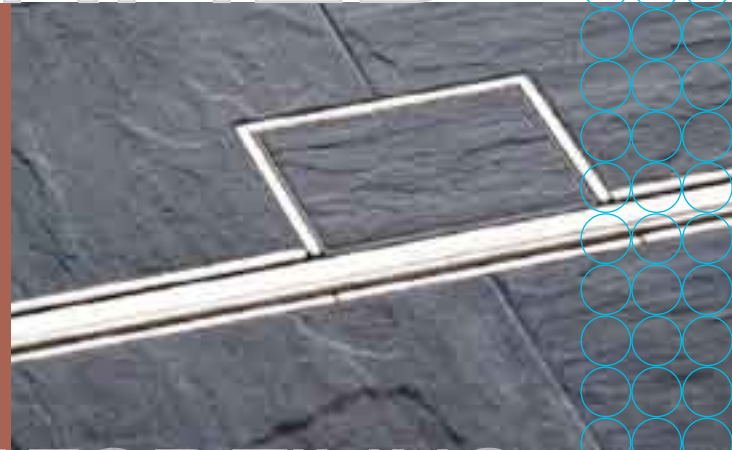

## The NEW Showerlay-Linear from Marmox UK

Showerlays have proven to be one of the easiest and effective ways on the market for creating a shower drain slope. Now the range has been increased to include 4 new linear drain versions. These new designs are ideal for all size tiles whether large or mosaic and also feature a new surface which offers a smoother surface to tile onto. They have a four way fall so all sides slope towards the drain.

PRE-FORMED

- stylish new design
- ready for any size tiles
- easy drainage
- fully waterproof
- very easy to install

READY FOR TILING

- **The easiest shower base on the market to install**
- **Pre formed slope means all the hard work is already done**
- **Very easy to set up plumbing**

**Water Seal Head:** 22mm

**Trap Depth:** 90mm

**Material:** ABS with brushed stainless steel cover

**Adjustable:** 8mm -10mm

## Showerlay Linear sizes

Width (mm)	Length (mm)	Perimeter (mm)	weight (kg)
1000	1000	40	5.8
900	1200	40	6.0
900	1200	40	6.0
900	1500	40	7.1