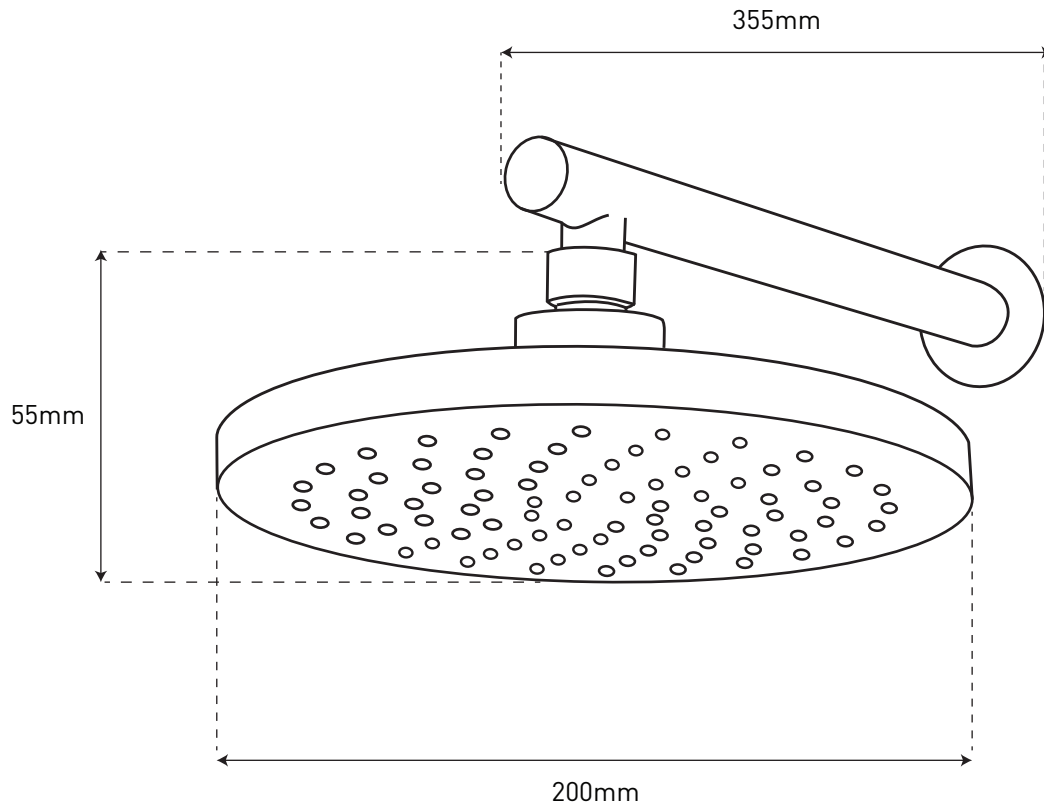

Atmos Zone

Mixer Centres 155mm