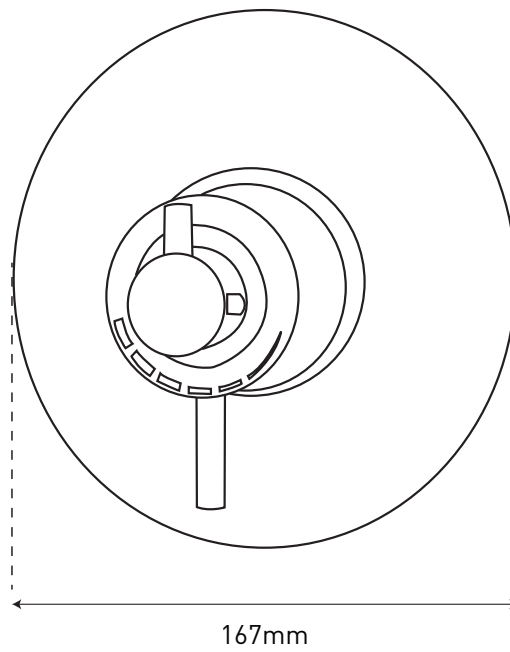

Atmos Zone

Mixer Centres 155mm