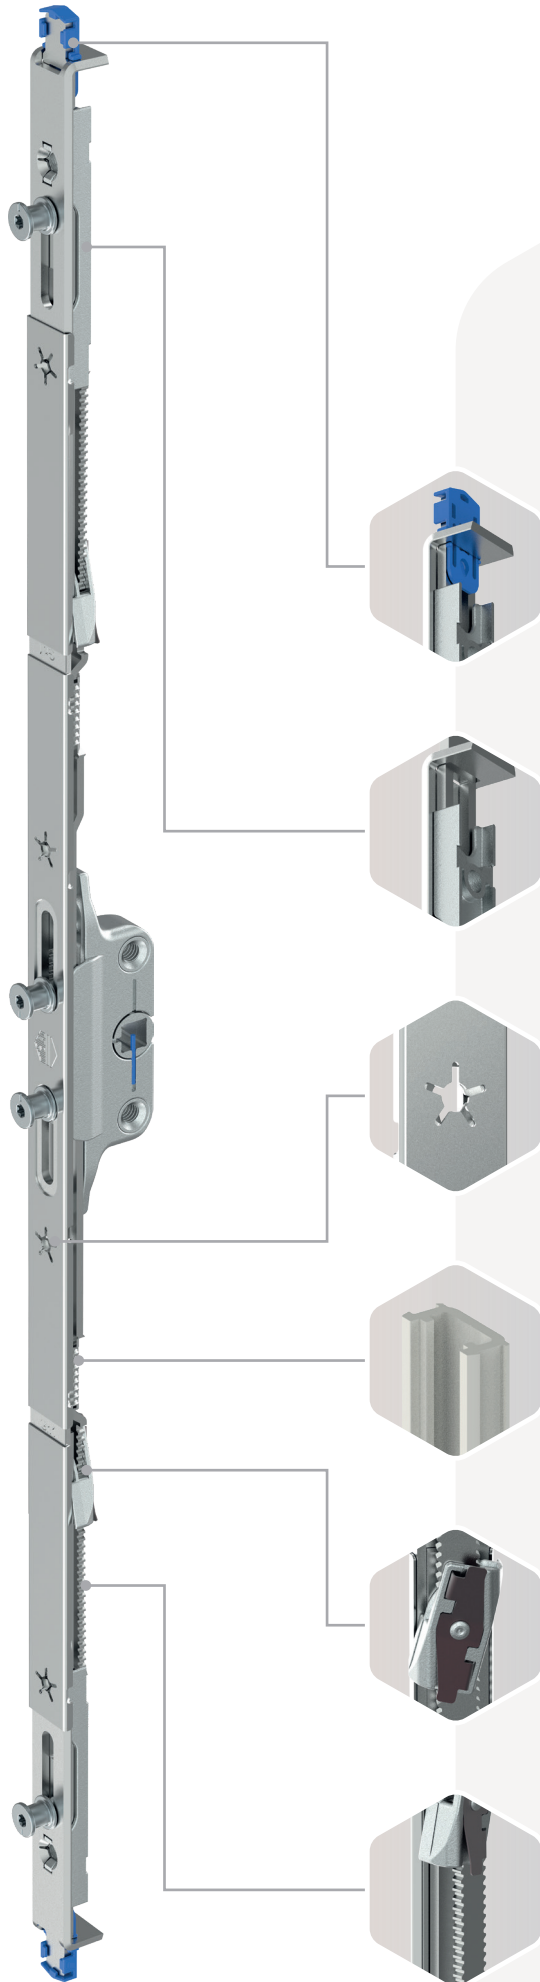

Easy to adjust shootbolt

New end caps allow for easy shootbolt throw adjustment. Simply remove after the first operation.

Security support guides

Extra support for the shootbolt within the Eurogroove for maximum security performance.

Easy fast fit, all screws on one face

Less screws, all on one face removes the need to turn the sash during fabrication.

Suitable for all Eurogroove styles

Regardless of the Eurogroove depth the MKV is one fit for all.

Eurogroove twist lock

1. Unique twist feature enables simple size setting.
2. Ensures simple to operate & low friction operation of the MKV telescopic shootbolt.

Telescopic design

Ensures a fast, crop free production on a large range of windows.