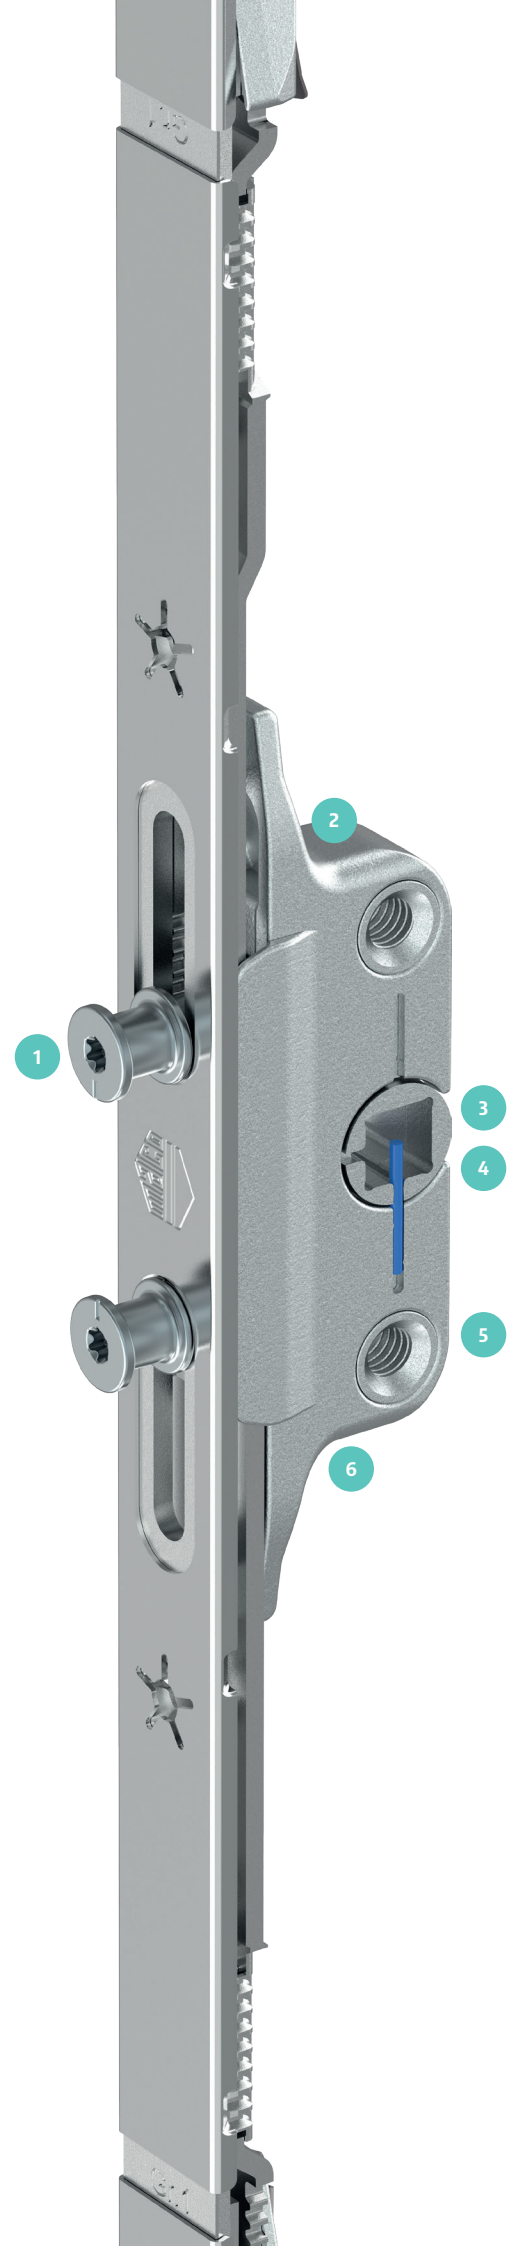

MKV Telescopic Unique Features

1. **1 Adjustable mushroom cams**
1. Greater levels of adjustment of ± 1 mm.
  2. New T15 torx key adjustment, more stable to adjust.
  3. Stronger mushroom cam through innovative manufacturing process.

1. **2 Smaller designed lockcase**
1. Minimises machining time.
  2. Achieve maximum sash strength due to a reduction of material removed from the sash.

1. **3 Unique design spindle follower**
2. When the handle is fixed it is designed to twist and still give a smooth operation.

1. **4 Lockcase centralisation pins**
2. Unique central lockcase pin is removed by the installation of the handle. The pin also holds the spindle within the lockcase to assist with the fixing of the handle.

1. **5 Slimline lockcase depth**
2. Reduces the depth of machining within the sash.

1. **6 Universal backset**
2. One backset size for all profile handle positions (20, 21 and 22mm).