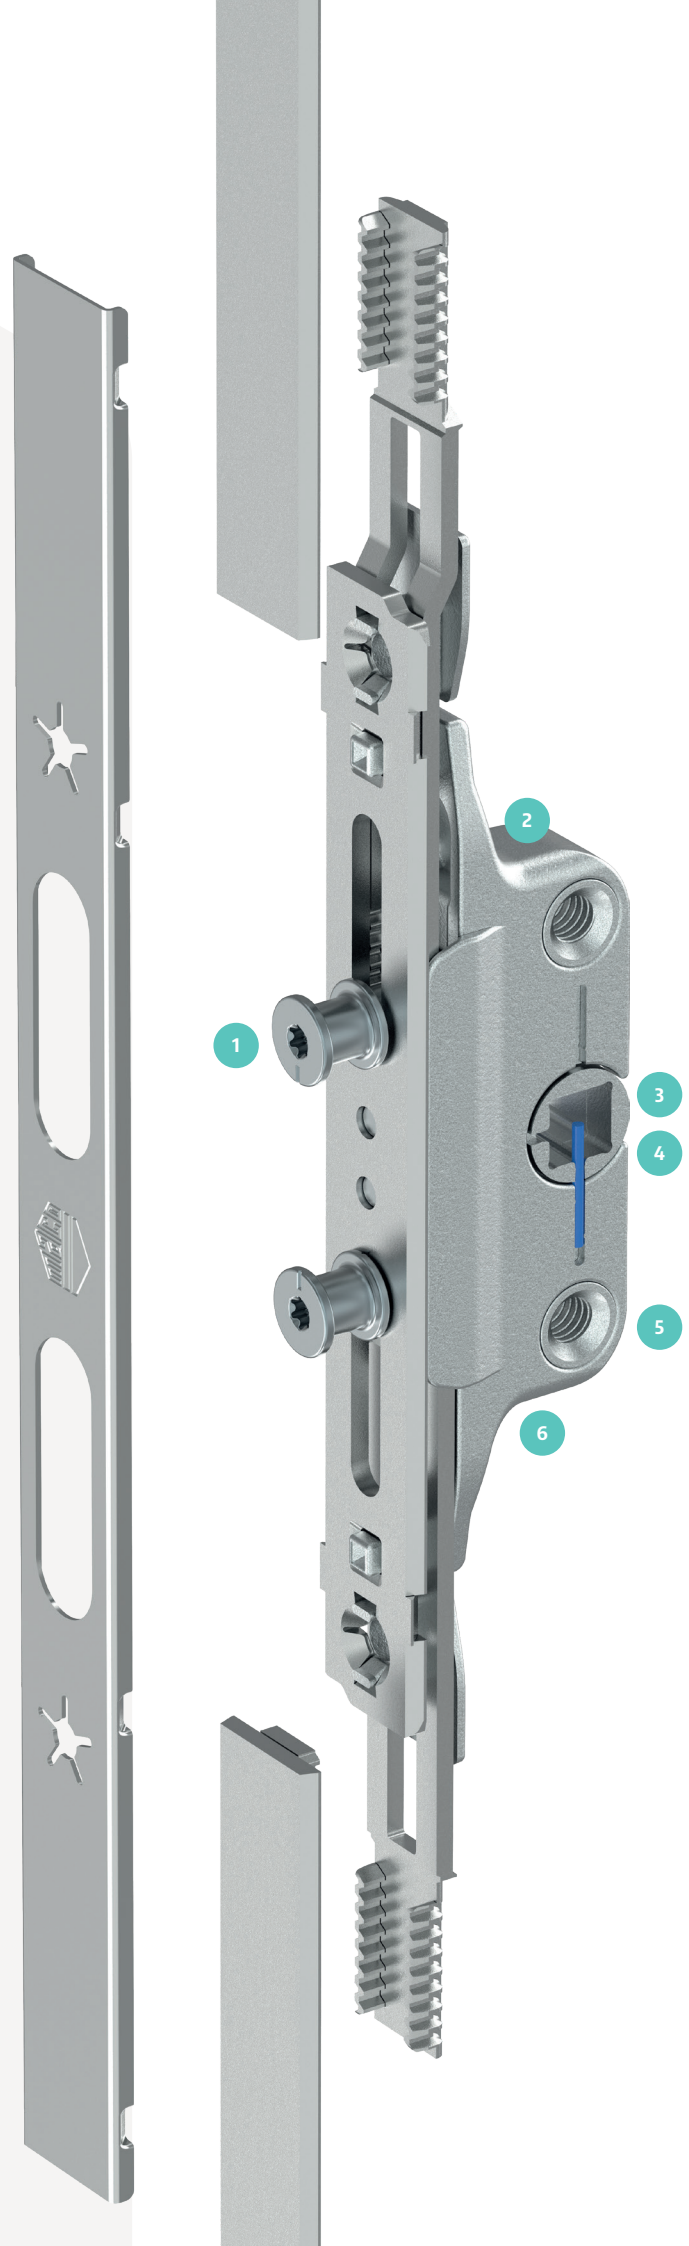

Croppable Unique Features

1

Adjustable mushroom cams

1. Greater levels of adjustment of ± 1 mm.
2. New T15 torx key adjustment, more stable to adjust.
3. Stronger mushroom cam through innovative manufacturing process.

2

Smaller designed lockcase

1. Minimises machining time.
2. Achieve maximum sash strength due to a reduction of material removed from the sash.

3

Unique design spindle follower

When the handle is fixed it is designed to twist and still give a smooth operation.

4

Lockcase centralisation pins

Unique central lockcase pin is removed by the installation of the handle. The pin also holds the spindle within the lockcase to assist with the fixing of the handle.

5

Slimline lockcase depth

Reduces the depth of machining within the sash.

6

Universal backset

One backset size for all profile handle positions (20, 21 and 22mm).