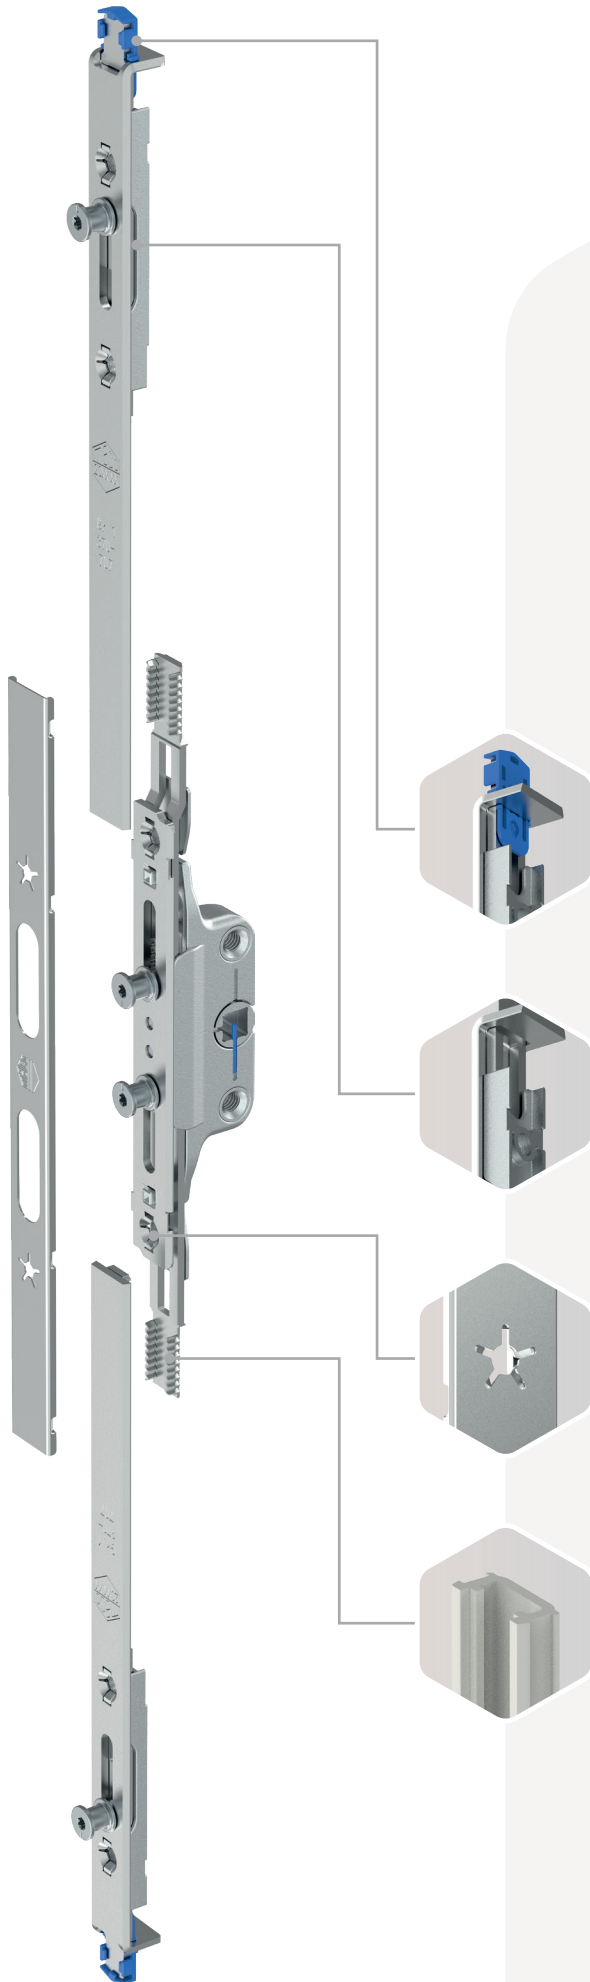

Easy to adjust shootbolt

New end caps allow for easy shootbolt throw adjustment. Simply remove after the first operation.

Security support guides

Extra support for the shootbolt within the Eurogroove for maximum security performance.

Easy fast fit, all screws on one face

Less screws, all on one face removes the need to turn the sash during fabrication.

Suitable for all Eurogroove styles

Regardless of the Eurogroove depth the MKV is one fit for all.