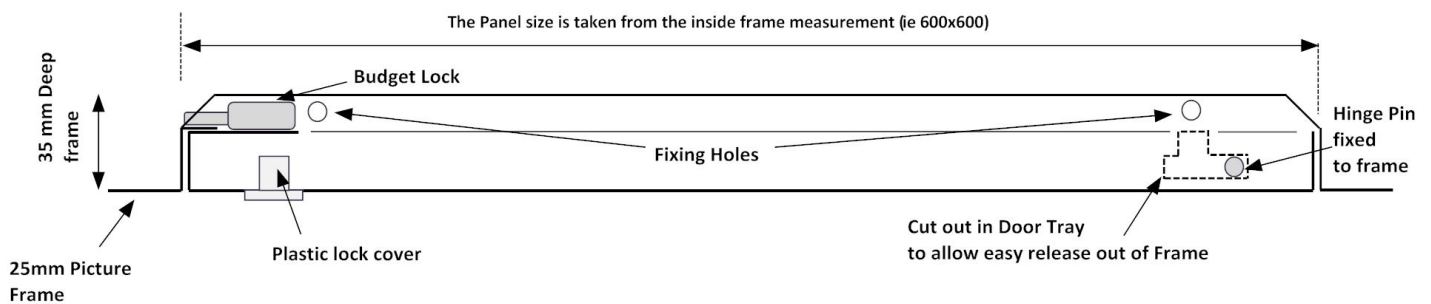

Thindor PF Data Sheet

Description

This 35mm deep access panel is non-fire rated has a metal faced door and is supplied with a picture frame surround. The panel has a pin hinge which is fixed to the frame allowing the door to be fully removable. The panel is fitted with a budget lock as standard but other locking options are available.

Material

Our range of panels are made from 1.2mm Zintec steel for maximum rigidity, other materials are available on request such as stainless steel. As standard our panels are finished in a polyester powder coating - White RAL 9010. For other colours contact our office.

Dimensions

The actual size of the structural opening needs to be 7mm larger than the inside of the frame, ie structural opening for a 0600x0600 would need to be 0607x0607.

Additional Locking Options

The Thindor is available with additional locking options, 5mm bit insert