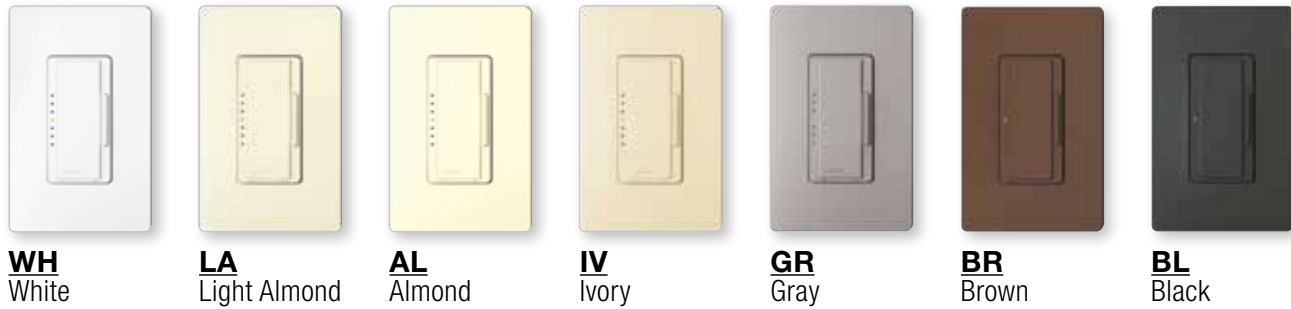

Shown actual size: Maestro dimmer and 1-gang Claro wallplate in White (WH).

Product family features

- True multi-location dimming from every location
- Tap on to favorite level; tap off; tap twice for full on; touch rocker to adjust light level
- LEDs indicate light level and glow softly in the dark
- Delayed off provides light as you exit the room
- Line frequency compensation maintains stable light levels despite power line frequency and voltage variations
- Programming allows customized functions
- C•L® model available—see pg. 01 for details
- eco-dim®, eco-minder™ and eco-timer models available
- Mechanical air-gap to disconnect load power
- Coordinating Claro®, Satin Colors®, and Stainless Steel wallplates only available separately
- Custom engraving available for wallplates; see pg. 164

Load type requiring load interface

Lighting load interfaces may be applicable for some load type, voltage, and capacity combinations. For additional information, see pg. 185.

Download Maestro specification submittal
Download Maestro C•L specification submittal
Download high resolution product image

Available finishes

Use **BOLD** color code in model number (Example: MA-600-**BR**)

Gloss finishes*

Satin finishes*

*Coordinating wallplates only available separately. For wallplate information, see pg. 172.

Stainless Steel wallplate includes black plastic trim/adaptor, visible from side. Match with separate Black (BL) or Midnight (MN) controls.