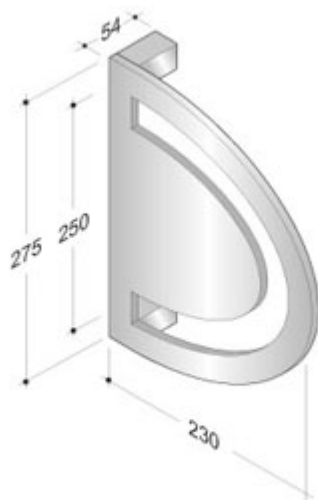

PROGRAM YOD

ART. YOD.041.0025. .. [200.YOD.041]

Pull handles, wood and stainless steel AISI 316L.

Semi-circular profile, width 230 mm.

Center to center supports mm 250.

Length mm 275.

Available with fixing for aluminium, glass, wood, PVC, mixed materials.

Patented anti break-in fixing system.

Protection accessories for glass fixing included.

Standard satin finishing (bright finishing on request).

Wood species: ash, mahogany, wenge.

WOOD
Stainless Steel