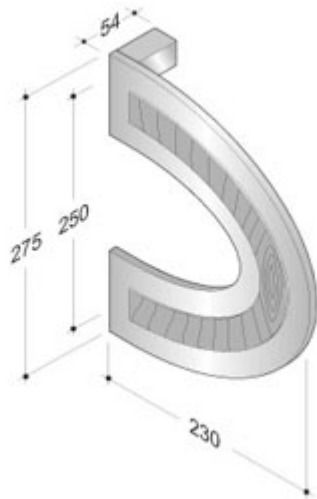

PROGRAM YOD

ART. YOD.031.0025. .. [200.YOD.031]

Pull handles, wood and stainless steel AISI 316L.

Semi-circular profile, width 230 mm.

Center to center supports mm 250.

Length mm 275.

Available with fixing for aluminium, glass, wood, PVC, mixed materials.

Patented anti break-in fixing system.

Protection accessories for glass fixing included.

Standard satin finishing (bright finishing on request).

Wood species: ash, mahogany, wenge.

WOOD ■ ■ ■
Stainless Steel ■