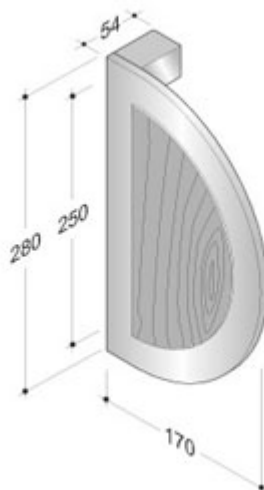

PROGRAM YOD

ART. YOD.001.0025. .. [200.YOD.001]

Pull handles, wood and stainless steel AISI 316L.

Semi-circular profile, width 170 mm.

Center to center supports mm 250.

Length mm 280.

Available with fixing for aluminium, glass, wood, PVC, mixed materials.

Patented anti break-in fixing system.

Protection accessories for glass fixing included.

Standard satin finishing (bright finishing on request).

Wood species: ash, mahogany, wenge.

WOOD
Stainless Steel