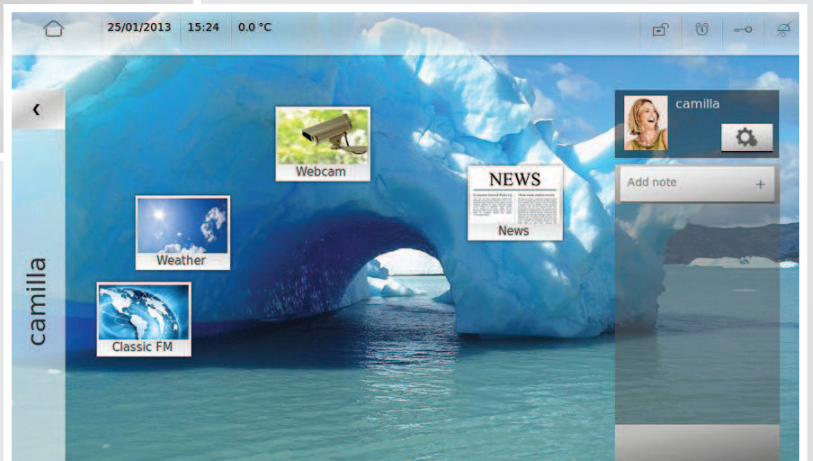

Arteor™_Screen 10 THE HUMAN TOUCH

CAPTIVATING GRAPHICS

easy to navigate and fully customisable

Customise your user profile directly using the display, navigate easily among the rooms, manage and control your home.

CUSTOMISABLE PROFILES
Customise your profile and your actions to better control your home.

INTUITIVE INTERACTION
Thanks to the new graphic interface, the management of your home is simple and intuitive. You can easily navigate among rooms and control them as you prefer.

EASY TO ADAPT DESIGN

A design that adapts to your taste and style and new ergonomics available in two colours, black and white, to offer you a unique experience also thanks to the easy wall installation.

MULTIMEDIA SOLUTIONS

One single screen to make your home even more yours. Listen to your favourite music and look at your photos. The USB port and SD card slot help you manage your multimedia files.

ALWAYS CONNECTED
A window on the world to always keep you up to date. The internet connection gives you the possibility to surf the web.