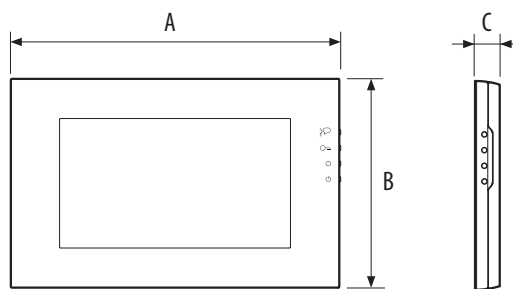

Welcome to Us! About Us Our Services

Arteor™ 10 inch touch screen

NEW

0672 68

0672 67

Pack	Cat. Nos.		10 inch touch screen
1	 0672 68	 0672 67	

A	B	C
315 mm	200 mm	24 mm

Open Web Net communication protocol for the development of integration applications