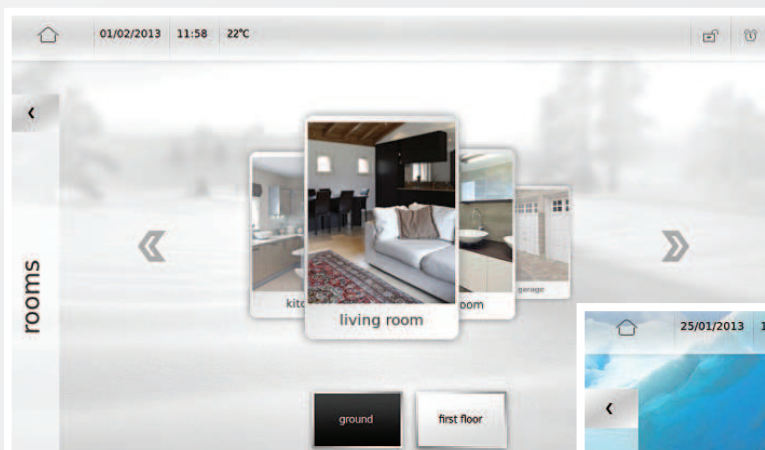

Arteor™_Screen 10 THE HUMAN TOUCH

CAPTIVATING GRAPHICS

easy to navigate and fully customisable

Customise your user profile directly using the display, navigate easily among the rooms, manage and control your home.

CUSTOMISABLE PROFILES
Customise your profile and your actions to better control your home.

INTUITIVE INTERACTION
Thanks to the new graphic interface, the management of your home is simple and intuitive. You can easily navigate among rooms and control them as you prefer.

EASY TO ADAPT DESIGN

A design that adapts to your taste and style and new ergonomics available in two colours, black and white, to offer you a unique experience also thanks to the easy wall installation.

MULTIMEDIA SOLUTIONS

One single screen to make your home even more yours. Listen to your favourite music and look at your photos. The USB port and SD card slot help you manage your multimedia files.

ALWAYS CONNECTED
A window on the world to always keep you up to date. The internet connection gives you the possibility to surf the web.