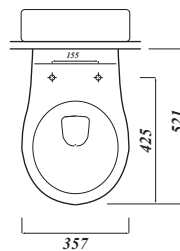

Overview:

A simple clean lined wall hung pan ideal for any commercial or residential bathroom. Wall mount the WC using a recommended Lecico fixing frame. This wall hung pan is a perfect choice for locations such as motorway services or airports, due to its reduced footprint and ease of cleaning.

Key product features:

- Horizontal outlet
- CE Compliant
- Modern compact design

| Product: | Pan | Frame | Soft close seat |
|---------------------|--|-----------------------|-----------------|
| Code: | DS5WHNGSETSC | | |
| Weight in kg: | 14.5 | 14.8 | 2.5 |
| Colour: | White | Matt chrome | White |
| Material: | Vitreous china | Mixed metal & plastic | Plastic |
| Standard: | EN997-CL1-6A+CL2 | NF, EN14055 CL2 | n/a |
| DOP: | WCWH1 | n/a | n/a |
| BiM download: | x | x | n/a |
| CAD download: | ✓ | x | n/a |
| Flushing volume: | 6/4ltr standard / Adjustable down to 4/2.6ltr | | |
| Flushing mechanism: | Dual flush push button | | |
| Inlet: | Bottom inlet RH | | |
| WRAS: | All Lecico flushing mechanisms are WRAS approved | | |

Shown: Wall hung WC with soft close seat
DS5WHNGSETEC

Special notes:

All dimensions are approximate and subject to normal ceramic variation. Although every effort is made not to change the above product specification, Lecico reserve the right to do so without prior notification if necessary.