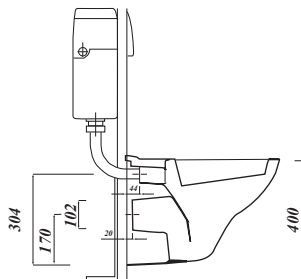

Overview:

A simple clean lined wall hung pan ideal for any commercial or residential bathroom. Wall mount the WC using a recommended Lecico fixing frame. This wall hung pan is a perfect choice for locations such as motorway services or airports, due to its reduced footprint and ease of cleaning.

Key product features:

- Horizontal outlet
- CE Compliant
- Modern compact design

| Product: | Pan | Frame | Soft close seat |
|---------------------|--|-----------------------|-----------------|
| Code: | DS5WHNGSETSC | | |
| Weight in kg: | 14.5 | 14.8 | 2.5 |
| Colour: | White | Matt chrome | White |
| Material: | Vitreous china | Mixed metal & plastic | Plastic |
| Standard: | EN997-CL1-6A+CL2 | NF, EN14055 CL2 | n/a |
| DOP: | WCWH1 | n/a | n/a |
| BiM download: | x | x | n/a |
| CAD download: | ✓ | x | n/a |
| Flushing volume: | 6/4ltr standard / Adjustable down to 4/2.6ltr | | |
| Flushing mechanism: | Dual flush push button | | |
| Inlet: | Bottom inlet RH | | |
| WRAS: | All Lecico flushing mechanisms are WRAS approved | | |

Shown: Wall hung WC with soft close seat
DS5WHNGSETEC

Special notes:

All dimensions are approximate and subject to normal ceramic variation. Although every effort is made not to change the above product specification, Lecico reserve the right to do so without prior notification if necessary.