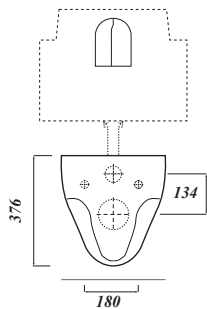

Overview:

A simple clean lined wall hung pan ideal for any commercial or residential bathroom. Wall mount the WC using a recommended Lecico fixing frame. This wall hung pan is a perfect choice for locations such as motorway services or airports, due to its reduced footprint and ease of cleaning.

Key product features:

- Horizontal outlet
- CE Compliant
- Modern compact design

| Product: | Pan | Frame | Soft close seat |
|---------------------|--|-----------------------|-----------------|
| Code: | DS5WHNGSETSC | | |
| Weight in kg: | 14.5 | 14.8 | 2.5 |
| Colour: | White | Matt chrome | White |
| Material: | Vitreous china | Mixed metal & plastic | Plastic |
| Standard: | EN997-CL1-6A+CL2 | NF, EN14055 CL2 | n/a |
| DOP: | WCWH1 | n/a | n/a |
| BiM download: | x | x | n/a |
| CAD download: | ✓ | x | n/a |
| Flushing volume: | 6/4ltr standard / Adjustable down to 4/2.6ltr | | |
| Flushing mechanism: | Dual flush push button | | |
| Inlet: | Bottom inlet RH | | |
| WRAS: | All Lecico flushing mechanisms are WRAS approved | | |

Shown: Wall hung WC with soft close seat
DS5WHNGSETEC

Special notes:

All dimensions are approximate and subject to normal ceramic variation. Although every effort is made not to change the above product specification, Lecico reserve the right to do so without prior notification if necessary.