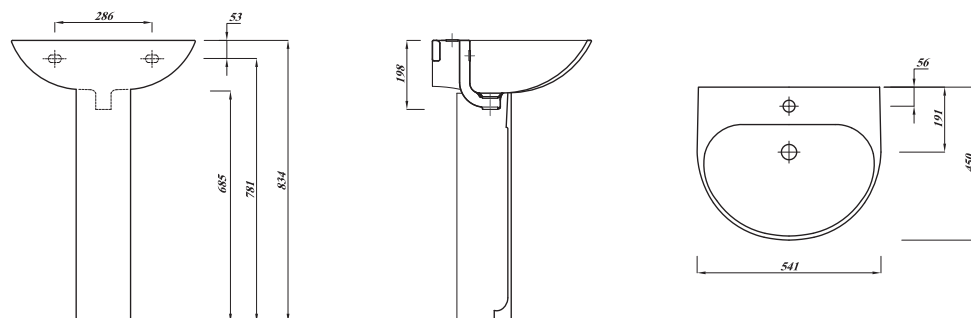

**Key product features:**

- Internal overflow
- Chrome effect overflow ring
- CE Compliant

Shown: Twin 55cm basin with semi pedestal with mono mixer tap and Comfort height cc WC.  
DS555BA1SETSP - TPRAMONO - DS5CMFWCSETSC

Product:	55cm basin & ped	& semi ped	& bottle trap
One tap hole code:	DS555BA1SET	DS555BA1SETSP	DS555BA1BOT
Two tap hole code:	DS555BA2SET	DS555BA2SETSP	DS555BA2BOT
Weight in kg:	23.1	20.5	14.1
Colour:	White		
Material:	Fireclay		
Standard:	EN14688-CL15		
DOP:	WBFC2		
BiM download:	x	x	x
CAD download:	✓	✓	✓
Full pedestals:	10kg	x	x
Semi pedestal:	x	7.4kg	x
Bottle trap:	x	x	1kg

**Special notes**

Smooth lines make this basin easier to clean and leave nowhere for germs and dirt to build up and hide.

All dimensions are approximate and subject to normal ceramic variation. Although every effort is made not to change the above product specification, Lecico reserve the right to do so without prior notification if necessary.