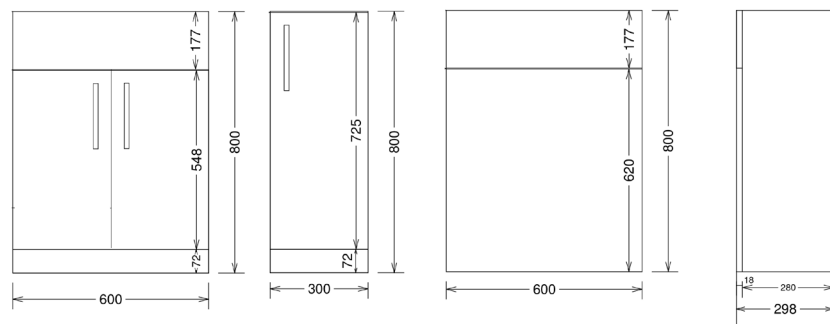

- Pre-built rigid unit
- Soft close hinges
- Fitted look modular design
- WC unit includes push button cistern
- 18mm carcass

Product:	SR vanity unit	WC unit	300mm base unit
White code:	STOSRBUGW	STOWCUGW	STOBUGW
White worktop code:	600mm - STOWKTSGW 1200mm - STOWKTMGW 1500mm - STOWKTLGW		
Grey code:	STOSRBUGR	STOWCUGR	STOBUGR
Grey worktop code:	600mm - STOWKTSGR 1200mm - STOWKTMGR 1500mm - STOWKTLGR		
Dark elm code:	STOSRBUDE	STOWCUDE	STOBUDE
Dark elm worktop code:	600mm - STOWKTSDE 1200mm - STOWKTMDE 1500mm - STOWKTLDE		
Weight in kg:	13*	12*	10*
Colour:	Choice of gloss white, gloss grey or dark elm		
Material:	MFC		
Standard:	n/a	n/a	n/a
DOP:	n/a	n/a	n/a
BiM download:	x	x	x
CAD download:	x	x	x
Flushing volume:	n/a	6/4ltr	n/a
Flushing mechanism:	n/a	Dual flush push button	n/a
Inlet:	n/a	Bottom - RHS	n/a
WRAS:	n/a	✓	n/a

Shown: 55cm SR basin with mono mixer tap, back to wall WC and furniture.

AVNWHBWP - STWHSC2MD - AVNWHSR55BA1 - TPMIRMONO

- STOSRBUGW STOBUGW - STOWCUGW - STOWKTLGR

Special notes

Door handles are supplied but not installed to prevent damage during transportation

*Weights are exclusive of the worktops: (600mm - 3kg 1200mm - 6kg - 1500mm- 8kg)

WC unit available without concealed cistern (STOWCUNM)

Colour samples

Dark elm Gloss white Gloss grey

All dimensions are approximate and subject to normal ceramic variation.