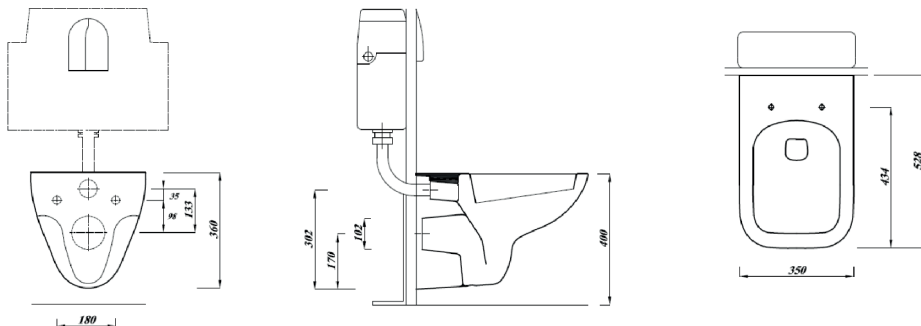

**Key product features:**

- Horizontal outlet
- CE Compliant
- Modern square shape
- Water saving

Product:	Pan	Soft close seat
Code:	SENSQWLHGPAN	STSENSQSC
Weight in kg:	15.6	2
Colour:	White	White
Material:	Vitreous china	Plastic
Standard:	EN997-CL1-6/4A+CL2	n/a
DOP:	WCWH1/2	n/a
BiM download:	✓	n/a
CAD download:	✓	n/a
Flushing volume:	6/4ltr and 4/2.6ltr	
Tall cistern frame code:	FRAMELSIAM2PT	
Short cistern frame code:	FRAMATPRO790	
Floor mounted brackets:::	BRACKWHKIT*	
WRAS:	All Lecico flushing mechanisms are WRAS approved	

Shown: wall mounted vanity basin unit with mono mixer tap, wall hung WC and soft close seat.  
CAWMUSL1GW - SLBASIN - TPPRAMONO - SENSQWLHGPAN - STSENSQSC  
Flush plate shown for illustration

**Special notes:**