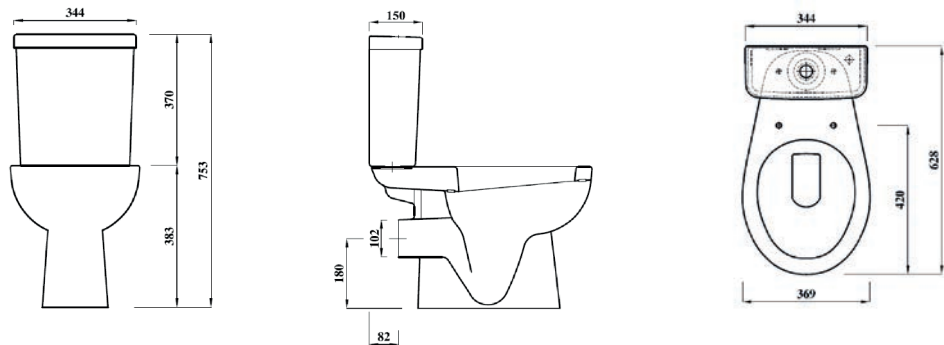

Shown: Close coupled WC with soft close seat, 54cm basin on full pedestal and mono mixer tap.  
SENRPAN - SENPCI - STWHSC2NC - SEN54BA1 - SENPED - TPPRAMONO

**Overview:**

Bold simple lines not only look strikingly modern, they're just so much easier to keep clean. No nooks and crannies to hide the dirt which is a great benefit. This round pan design will look great alongside either a round or square basin.

**Key product features:**

- Horizontal outlet
- CE Compliant
- Modern design
- Water saving option

Product:	Pan	Cistern	Soft close seat
Code:	SENRPAN	SENPCI	STWHSC2NC
Weight in kg:	16	10.1	2.3
Colour:	White		
Material:	Vitreous china		Plastic
Standard:	EN997-CL1-6/4-VRII+CL2		n/a
DOP:	WCC1/2/3/4		n/a
BiM download:	x	x	x
CAD download:	✓	✓	✓
Flushing volume	6/4ltr standard / Adjustable down to 4/2.6ltr		
Flushing mechanism	Dual flush push button		
Inlet	Bottom inlet RH		
WRAS	Fittings are WRAS approved		

**Special notes**

Pan fixes to floor using side fixing bracket supplied with pan.  
Cistern can be fixed to a wall  
For alternative seats, please check specification to ensure fit

All dimensions are approximate and subject to normal ceramic variation.  
Although every effort is made not to change the above product specification, Lecico reserve the right to do so without prior notification if necessary.