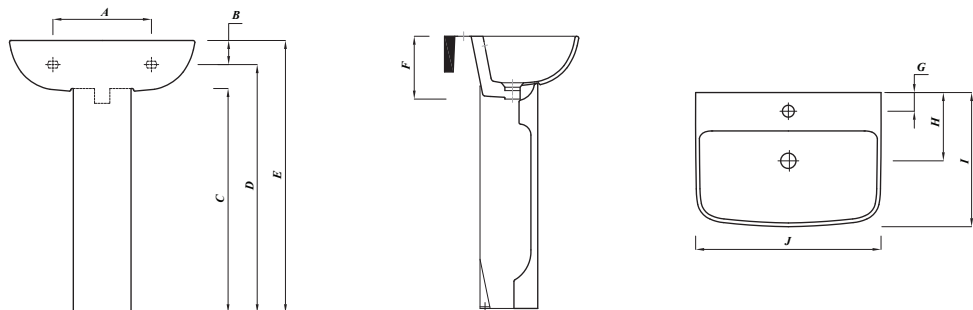

Also available with a full pedestal
 TLSQ60BA1 - SENPED

Shown: 55cm basin with bottle trap and mono mixer tap.
 TLSQ55BA1 - BOTRAPCH - TPCEDMONO

CI/SFB
(74)

Overview:

This is in! New for 2017, these thin lipped square modern designed basins are made using the latest fireclay technology, our designers have hand crafted beautiful basins with smooth lines and sharp minimal profiles. Currently available in 55cm and 60cm options, with 35cm, 45cm and semi recessed basins to follow later this year.

Key product features:

- Internal overflow
- Chrome effect overflow ring
- CE Compliant

Product:	55cm Basin	60cm Basin
One tap hole code:	TLSQ55BA1	TLSQ60BA1
Two tap hole code:	TLSQ55BA2	TLSQ60BA2
Weight in kg:	12.7	17.2
Colour:	White	
Material:	Fireclay	
Standard:	EN14688-CL15	
DOP:	WBFC2	
BiM download:	x	x
CAD download:	✓	✓
Full pedestals:	SENPED	
Semi pedestal:	MDWHSPE	
Wall mounted:	Bracket - BRACK / Fixing bolts - FBWB	
Extras:	Bottle trap - BOTRAPCH / Waste - TPOPRNEW	

Special notes

Smooth lines make this basin easier to clean and leave nowhere for germs and dirt to build up and hide.

Size	A	B	C	D	E	F	G	H	I	J
55cm	290	71	660	731	802	194	55	201	395	546
60cm	282	61	660	754	815	192	62	189	450	603

All dimensions are approximate and subject to normal ceramic variation. Although every effort is made not to change the above product specification, Lecico reserve the right to do so without prior notification if necessary.