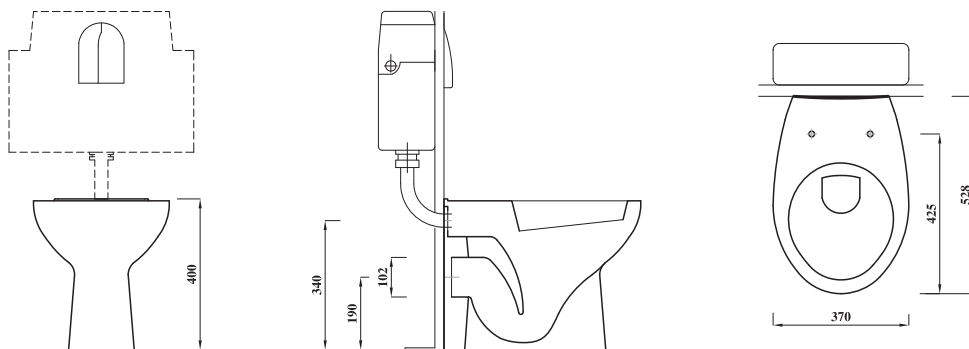

CI/SFB  
(74)

**Overview:**

Fill even the smallest space with lots of style. Its clean lines make it a stylish yet practical option when space is at a premium. This pan retains full usability despite its compact dimensions of just 614mm in depth.

**Key product features:**

- Horizontal outlet
- CE Compliant
- Space saving design
- Water saving option

Product:	Pan	Soft close seat
Code:	DS5BTWSETSC	
Weight in kg:	19.8	
Colour:	White	
Material:	Vitreous china	Plastic
Standard:		n/a
DOP:		n/a
BiM download:	×	n/a
CAD download:	✓	n/a
Flushing volume:	6/4ltr standard / Adjustable down to 4/2.6ltr	
Flushing mechanism:	Depends on cistern	
Inlet:	Depends on cistern	
WRAS:	All Lecico flushing mechanisms are WRAS approved	

Shown: Back to wall WC with soft close seat.  
DS5BTWSETSC

**Special notes**

Pan fixes to floor using side fixing bracket supplied with pan

All dimensions are approximate and subject to normal ceramic variation. Although every effort is made not to change the above product specification, Lecico reserve the right to do so without prior notification if necessary.