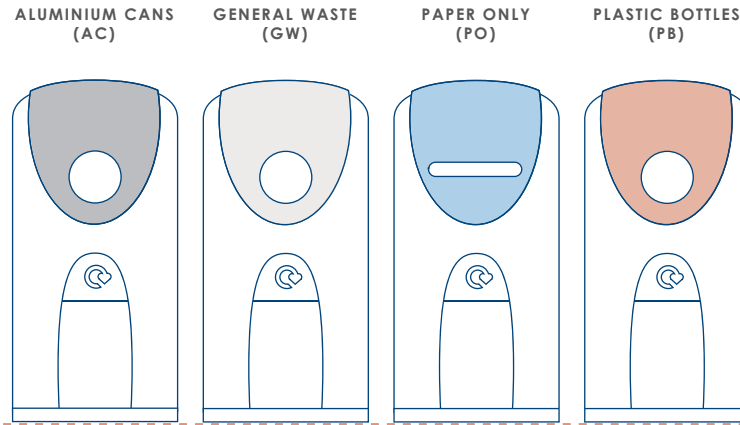

PEWSHAM RECYCLING UNIT

PRU401

PRU401/C/GW/GL/AC

CODING METHOD				
PRODUCT CODE	FIXING METHOD	PLASTIC COLOUR	METAL FINISH	RECYCLE OPTION
PRU401	C	GW	GL	AC

* Technical drawings not to scale

NOTE-

- Site Engineer to determine suitable fixing method.
- Fixing bolts by others - 12 mm dia. holes (use M10 bolts).
- Size of concrete foundation to be determined on site taking ground conditions into account (minimum size 450 mm x 450 mm x 450 mm).
- Plastic colours are for reference only, if colour is critical request colour chip.
- Normally Free Standing with base weight (ballast cartridge).