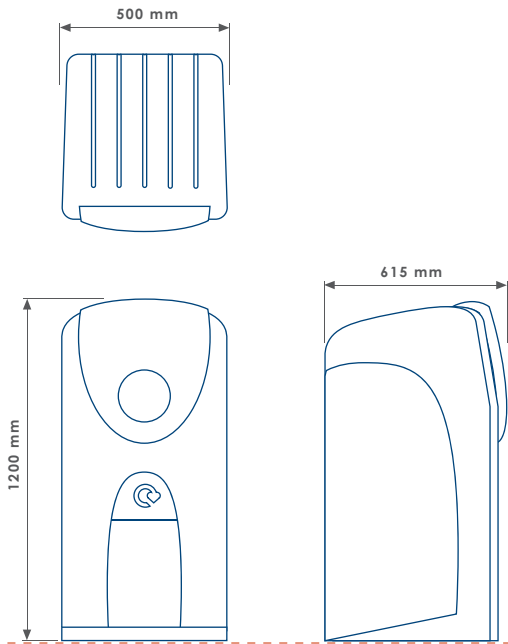

PEWSHAM RECYCLING UNIT

PRU401

PRU401/C/GW/GL/AC

CODING METHOD				
PRODUCT CODE	FIXING METHOD	PLASTIC COLOUR	METAL FINISH	RECYCLE OPTION
PRU401	C	GW	GL	AC

* Technical drawings not to scale

NOTE-

- Site Engineer to determine suitable fixing method.
- Fixing bolts by others - 12 mm dia. holes (use M10 bolts).
- Size of concrete foundation to be determined on site taking ground conditions into account (minimum size 450 mm x 450 mm x 450 mm).
- Plastic colours are for reference only, if colour is critical request colour chip.
- Normally Free Standing with base weight (ballast cartridge).