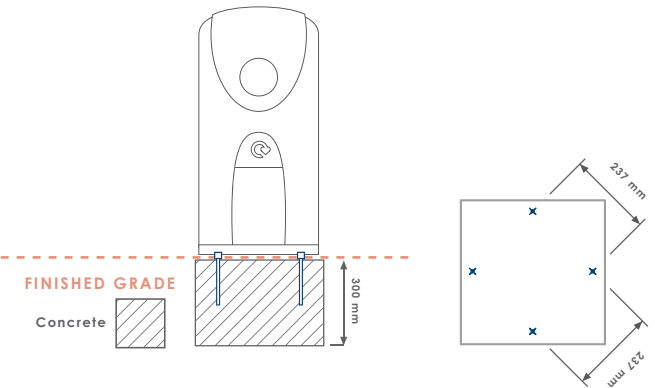

PEWSHAM RECYCLING UNIT

PRU401

PRU401/C/GW/GL/AC

CODING METHOD				
PRODUCT CODE	FIXING METHOD	PLASTIC COLOUR	METAL FINISH	RECYCLE OPTION
PRU401	C	GW	GL	AC

* Technical drawings not to scale

NOTE-

- Site Engineer to determine suitable fixing method.
- Fixing bolts by others - 12 mm dia. holes (use M10 bolts).
- Size of concrete foundation to be determined on site taking ground conditions into account (minimum size 450 mm x 450 mm x 450 mm).
- Plastic colours are for reference only, if colour is critical request colour chip.
- Normally Free Standing with base weight (ballast cartridge).