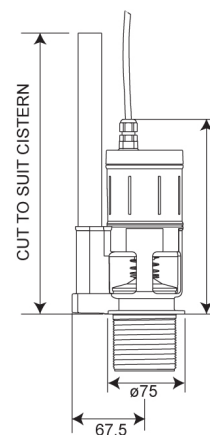

WC FLUSHVALVE

WC01-023

WC Flushvalve. WRAS Approved 4L single flush, 30% savings on water costs, fits to new and existing WC cisterns.

PRODUCT NUMBER

WC01-023   2" Outlet

TECHNICAL INFORMATION

Weight	1.05 kg
Material	ABS Plastic
Power supply	Through WC control box
Outlet size	2"
Internal overflow	Yes
Type of operation	Sensor operation or Tactile button
Type of mounting	WC flush valve
Functional principle	Electronic self closing
Failsafe close	Yes

Related Parts

Flush valve control box
Flush valve sensors

Spares

Plunger & Spring nut

2016-09-21, Dart Valley Systems