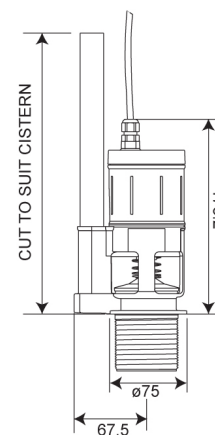

WC FLUSHVALVE

WC01-022

WC Flushvalve. WRAS Approved 4L single flush, 30% savings on water costs, fits to new and existing WC cisterns.

PRODUCT NUMBER

WC01-022 1 1/2" Outlet

TECHNICAL INFORMATION

Weight	1.05 kg
Material	ABS Plastic
Power supply	Through WC control box
Outlet size	1 1/2"
Internal overflow	Yes
Type of operation	Sensor operation or Tactile button
Type of mounting	WC flush valve
Functional principle	Electronic self closing
Failsafe close	Yes

Related Parts

Flush valve control box
Flush valve sensors

Spares

Plunger & Spring nut

2016-09-21, Dart Valley Systems