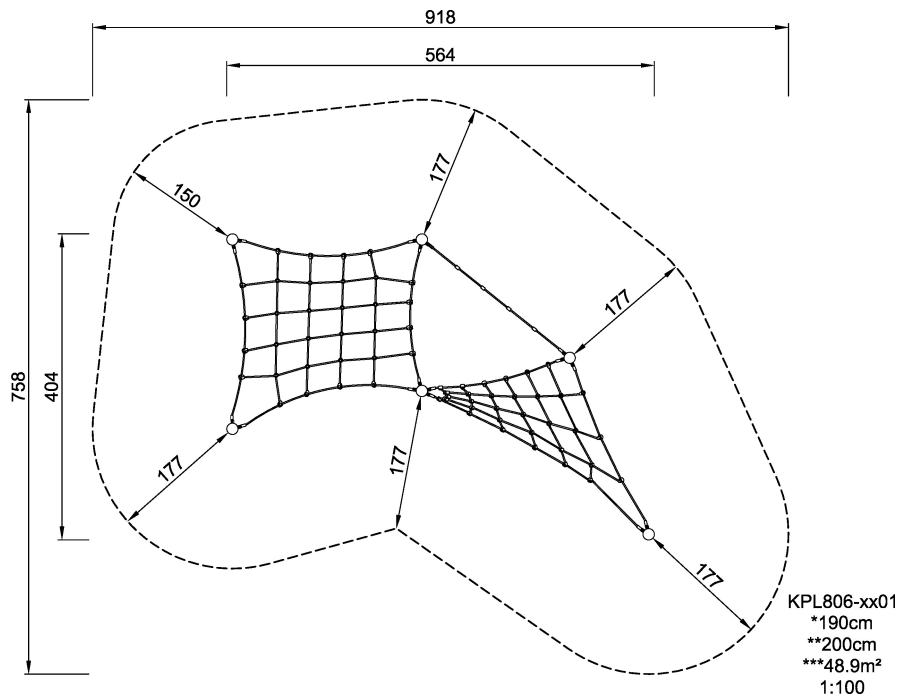

Product Line	Traditional Play
Category	Climbing structures & nets
Age group	3 - 8
Max. fall height (CM)	190
Total height (CM)	200
Safety Zone	48.9 m ²

SOCIALIZE

CLIMB

INCLUSIVE

IN-
GROU.

* = Highest designated play surface.
** = Total height of product.