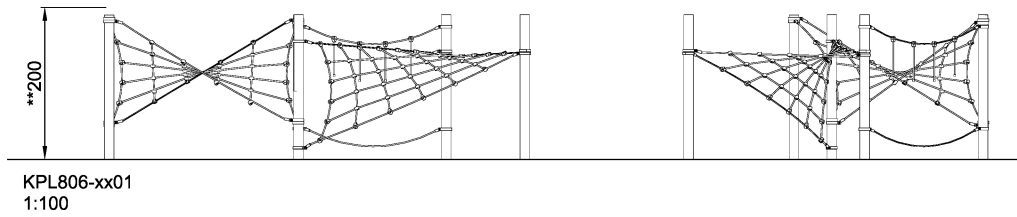

Product Line	Traditional Play
Category	Climbing structures & nets
Age group	3 - 8
Max. fall height (CM)	190
Total height (CM)	200
Safety Zone	48.9 m ²

SOCIALIZE

CLIMB

INCLUSIVE

IN-
GROU.

* = Highest designated play surface.
** = Total height of product.