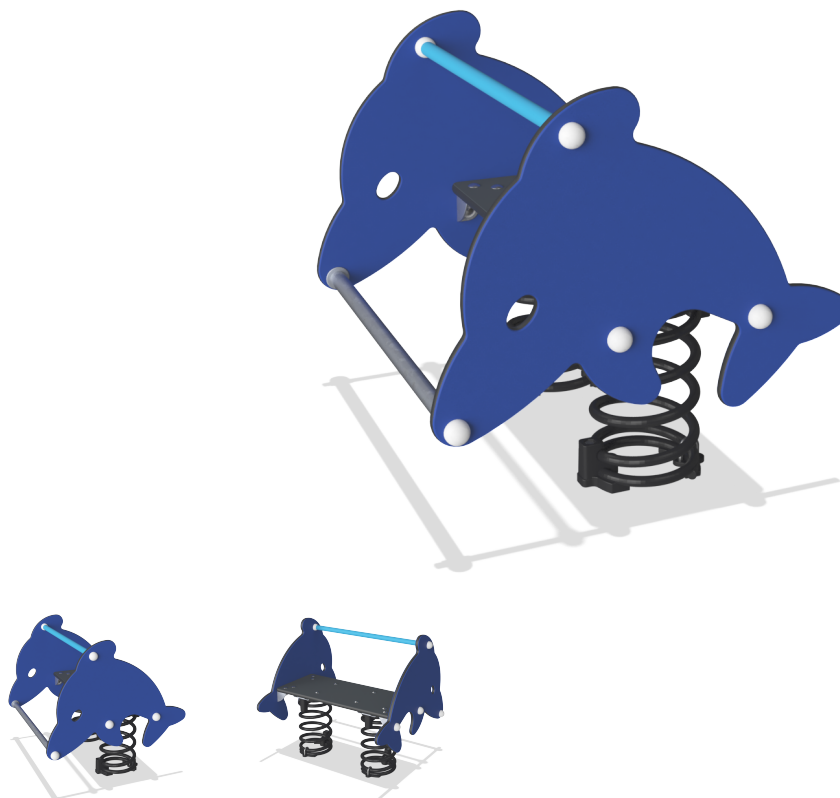

PCM104

Wide Dolphin Springer

KOMPAN
Let's play

The Wide Dolphin Springer is a playground classic with a strong appeal to all children. It allows two children to play together at the same time, stimulating social skills as teamwork. Every springer in our range is just waiting for a child to unlock its imaginative potential.

Product Line	Traditional Play
Category	Springers
Age group	2 - 6
Max. fall height (CM)	60
Total height (CM)	73
Safety Zone	10.2 m ²

**SUR-
FACE**

ASTM

PCM104
*60cm
**73cm
***10.2m²
1:100

PCM104
1:100

* = Highest designated play surface.
** = Total height of product.