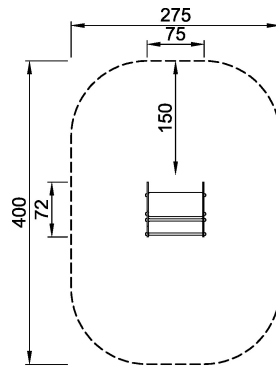

Product Line	Traditional Play
Category	Springers
Age group	2 - 6
Max. fall height (CM)	60
Total height (CM)	73
Safety Zone	10.2 m ²

**SUR-
FACE**

ASTM

PCM104
*60cm
**73cm
***10.2m²
1:100

PCM104
1:100

* = Highest designated play surface.
** = Total height of product.