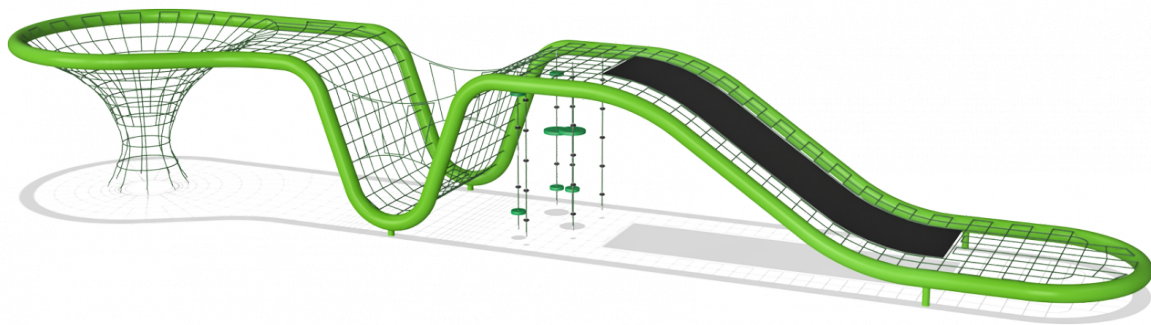

# Wave

The Wave guarantees maximum fun with their wide variety of extensions. Once the exciting Funnel Net, the Liana Ropes with numerous UFOs and EPDM Discs and the broad Waved Membrane have been discovered, children will love to return to these unique and impressive play structures over and over again.

<b>Product Line</b>	Corocord™ rope playground
<b>Category</b>	Loops
<b>Age group</b>	5+
<b>Max. fall height (CM)</b>	280
<b>Total height (CM)</b>	280
<b>Safety Zone</b>	181.4 m2

IN-  
GROU.

\* = Highest designated play surface.  
\*\* = Total height of product.