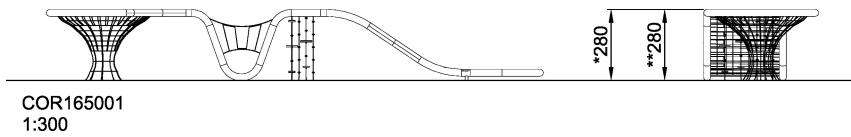

<b>Product Line</b>	Corocord™ rope playground
<b>Category</b>	Loops
<b>Age group</b>	5+
<b>Max. fall height (CM)</b>	280
<b>Total height (CM)</b>	280
<b>Safety Zone</b>	181.4 m2

IN-  
GROU.

\* = Highest designated play surface.  
\*\* = Total height of product.