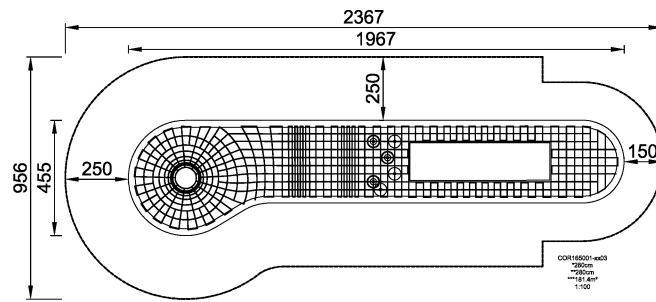

<b>Product Line</b>	Corocord™ rope playground
<b>Category</b>	Loops
<b>Age group</b>	5+
<b>Max. fall height (CM)</b>	280
<b>Total height (CM)</b>	280
<b>Safety Zone</b>	181.4 m2

IN-  
GROU.

\* = Highest designated play surface.  
\*\* = Total height of product.