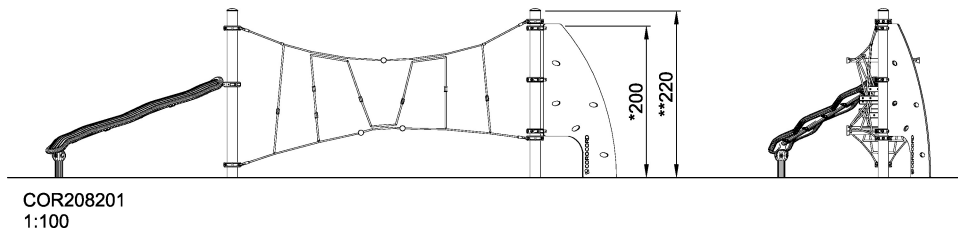

COR20820

Up and Down Trail

Incl. EPDM discs, UFOs, up and over challenges, rocking tube and climbing wall.

Product Line Corocord™ rope playground

Category Early Climbing

Age group 3+

Max. fall height (CM) 200

Total height (CM) 220

Safety Zone 37.4 m2

SOCIALIZE

ROCK

BALANCE

CLIMB

INCLUSIVE

IN-GROU.

ADA / INCLUSIVE

ASTM

* = Highest designated play surface.
** = Total height of product.

Weight/heaviest parts	kg.	Installation (Manpower)	Persons
Concrete required	NaN m3	Installation (Hours)	Hours
Foundation amount/footing	NaN	Excavation	NaN m3