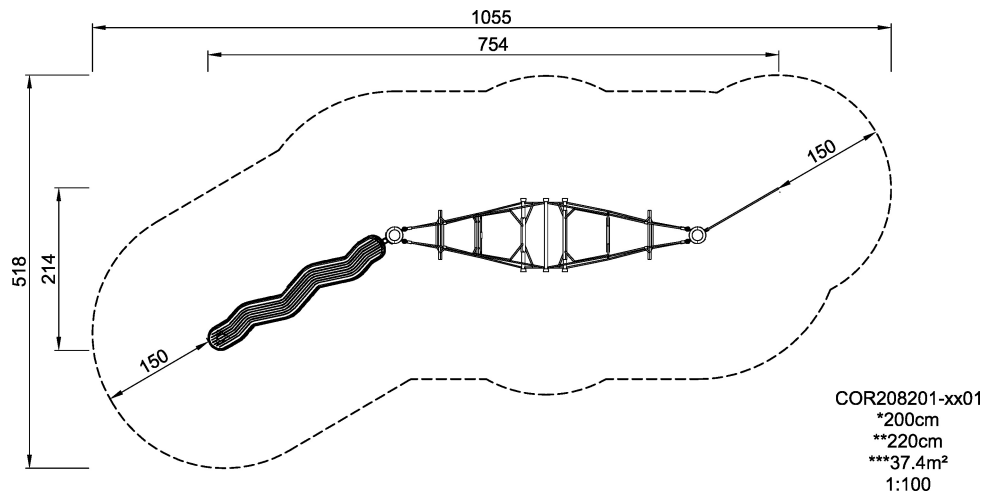

COR20820

Up and Down Trail

Incl. EPDM discs, UFOs, up and over challenges, rocking tube and climbing wall.

Product Line Corocord™ rope playground

Category Early Climbing

Age group 3+

Max. fall height (CM) 200

Total height (CM) 220

Safety Zone 37.4 m2

SOCIALIZE

ROCK

BALANCE

CLIMB

INCLUSIVE

IN-GROU.

ADA / INCLUSIVE

ASTM

* = Highest designated play surface.
** = Total height of product.

Weight/heaviest parts	kg.	Installation (Manpower)	Persons
Concrete required	NaN m3	Installation (Hours)	Hours
Foundation amount/footing	NaN	Excavation	NaN m3