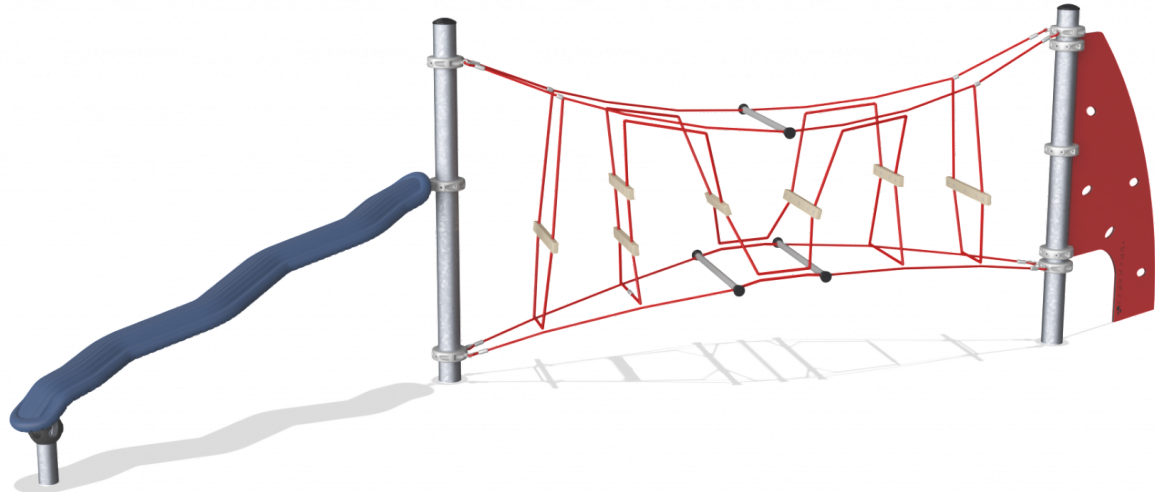

COR20820

Up and Down Trail

Incl. EPDM discs, UFOs, up and over challenges, rocking tube and climbing wall.

Product Line Corocord™ rope playground

Category Early Climbing

Age group 3+

Max. fall height (CM) 200

Total height (CM) 220

Safety Zone 37.4 m2

SOCIALIZE

ROCK

BALANCE

CLIMB

INCLUSIVE

IN-GROU.

ADA / INCLUSIVE

ASTM

* = Highest designated play surface.
** = Total height of product.

Weight/heaviest parts	kg.	Installation (Manpower)	Persons
Concrete required	NaN m3	Installation (Hours)	Hours
Foundation amount/footing	NaN	Excavation	NaN m3