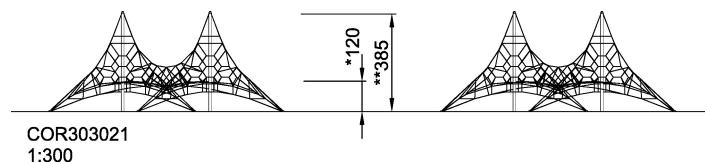

COR30302

Two-Mast Spacenet S

On playgrounds with more space available, a two-mast Spacenet solution can be the perfect choice. Bridges make it possible to climb from mast to mast – exciting space for interaction is opened up for groups of children playing.

Product Line	Corocord™ rope playground
Category	Spacenets™
Age group	3+
Max. fall height (CM)	120
Total height (CM)	385
Safety Zone	116.1 m2

SOCIALIZE

CLIMB

INCLUSIVE

IN-
GROU.

ADA / INCLUSIVE

ASTM

COR303021
*120cm
**385cm
***116.1m²
1:100

* = Highest designated play surface.
** = Total height of product.

Weight/heaviest parts	kg.	Installation (Manpower)	Persons
Concrete required	NaN m3	Installation (Hours)	Hours
Foundation amount/footing	NaN	Excavation	NaN m3