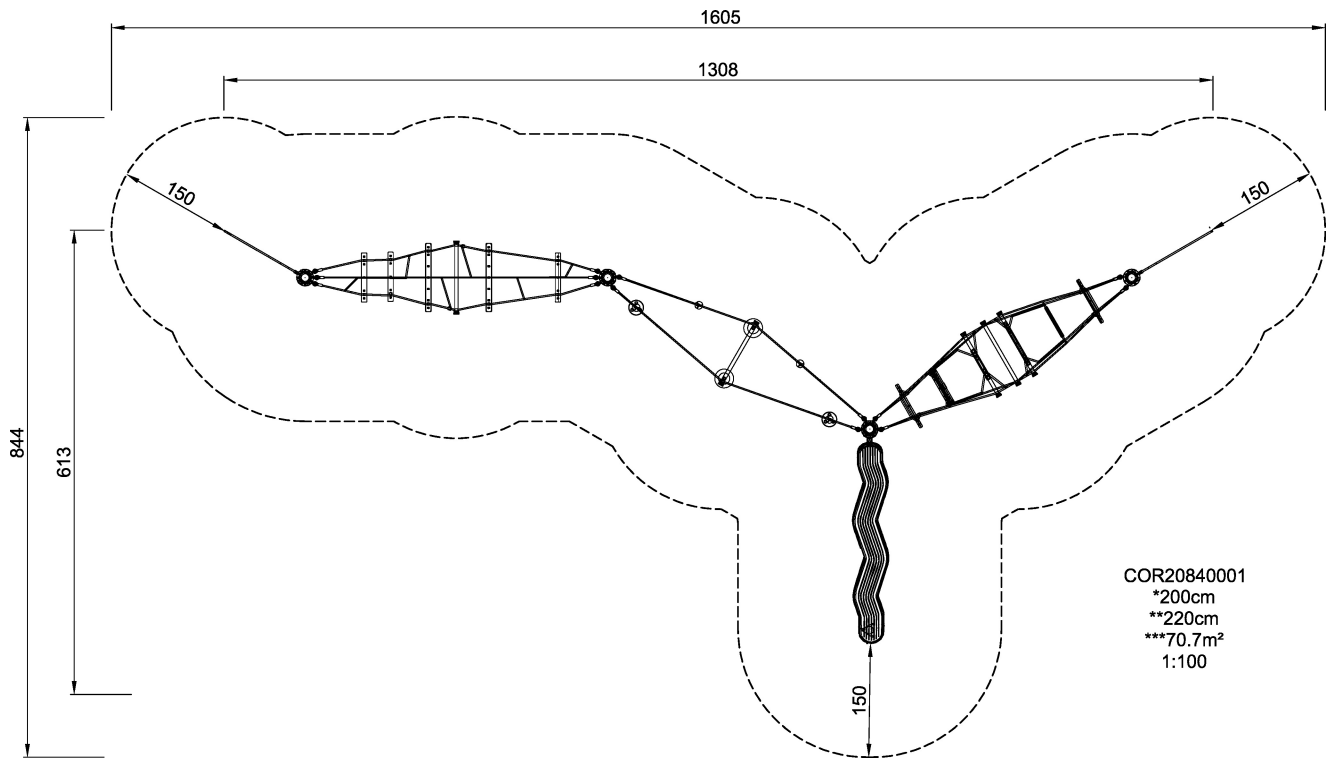

COR20840  
Triple Rope Trail

Incl. five-step bridge, EDPM discs, UFOs, up and over challenges, rocking tube and two climbing walls.

<b>Product Line</b>	Corocord™ rope playground
<b>Category</b>	Early Climbing
<b>Age group</b>	3+
<b>Max. fall height (CM)</b>	200
<b>Total height (CM)</b>	220
<b>Safety Zone</b>	70.7 m2

IN-  
GROU.

ASTM

COR208401  
1:300

\* = Highest designated play surface.  
\*\* = Total height of product.

<b>Weight/heaviest parts</b>	kg.	<b>Installation (Manpower)</b>	Persons
<b>Concrete required</b>	NaN m <sup>3</sup>	<b>Installation (Hours)</b>	Hours
<b>Foundation amount/footing</b>	NaN	<b>Excavation</b>	NaN m <sup>3</sup>