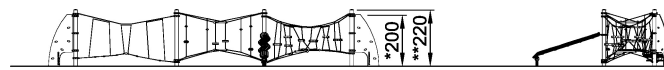

COR20840  
Triple Rope Trail

Incl. five-step bridge, EDPM discs, UFOs, up and over challenges, rocking tube and two climbing walls.

<b>Product Line</b>	Corocord™ rope playground
<b>Category</b>	Early Climbing
<b>Age group</b>	3+
<b>Max. fall height (CM)</b>	200
<b>Total height (CM)</b>	220
<b>Safety Zone</b>	70.7 m2

IN-  
GROU.

ASTM

COR208401  
1:300

\* = Highest designated play surface.  
\*\* = Total height of product.

<b>Weight/heaviest parts</b>	kg.	<b>Installation (Manpower)</b>	Persons
<b>Concrete required</b>	NaN m <sup>3</sup>	<b>Installation (Hours)</b>	Hours
<b>Foundation amount/footing</b>	NaN	<b>Excavation</b>	NaN m <sup>3</sup>