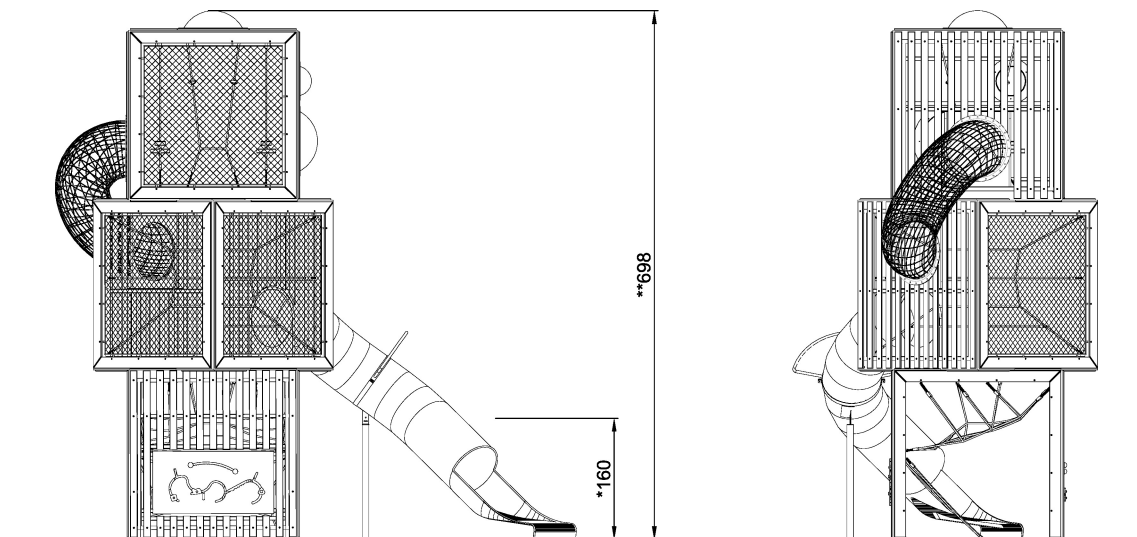

COR10450
Triple Cube

Let the imagination run wild. Climb and explore the three-dimensional cubes filled with tactile play elements. These unique cubes are architectural in form, however, this beacon of play provides a thrilling exit down after climbers have reached the top.

Product Line	Corocord™ rope playground
Category	Play Towers
Age group	5+
Max. fall height (CM)	160
Total height (CM)	698
Safety Zone	35.7 m2

SUR-
FACE

ASTM

COR104501-xx06
*160cm
**698cm
***35.7m²
1:100

COR104501
1:100

* = Highest designated play surface.
** = Total height of product.

Weight/heaviest parts	kg.	Installation (Manpower)	Persons
Concrete required	NaN m ³	Installation (Hours)	Hours
Foundation amount/footing	NaN	Excavation	NaN m ³