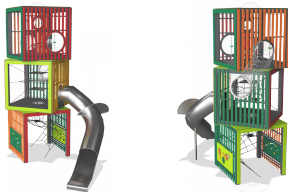

COR10450
Triple Cube

Let the imagination run wild. Climb and explore the three-dimensional cubes filled with tactile play elements. These unique cubes are architectural in form, however, this beacon of play provides a thrilling exit down after climbers have reached the top.

Product Line	Corocord™ rope playground
Category	Play Towers
Age group	5+
Max. fall height (CM)	160
Total height (CM)	698
Safety Zone	35.7 m2

SUR-
FACE

ASTM

COR104501-xx06
*160cm
**698cm
***35.7m²
1:100

COR104501
1:100