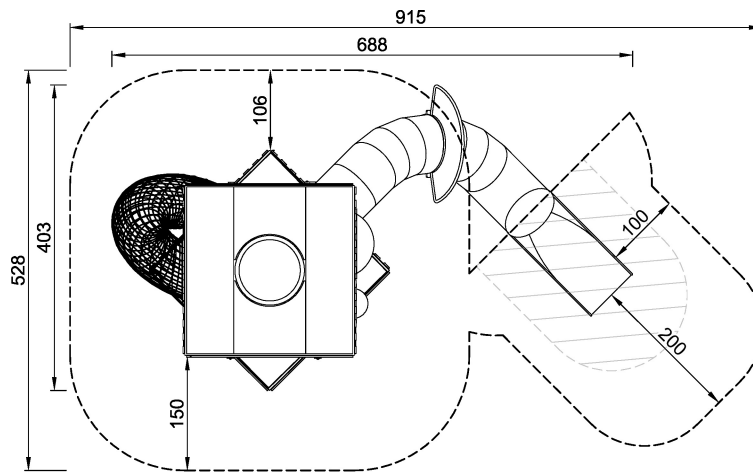

COR10450
Triple Cube

Let the imagination run wild. Climb and explore the three-dimensional cubes filled with tactile play elements. These unique cubes are architectural in form, however, this beacon of play provides a thrilling exit down after climbers have reached the top.

Product Line	Corocord™ rope playground
Category	Play Towers
Age group	5+
Max. fall height (CM)	160
Total height (CM)	698
Safety Zone	35.7 m2

SUR-
FACE

ASTM

COR104501-xx06
*160cm
**698cm
***35.7m²
1:100

COR104501
1:100

* = Highest designated play surface.
** = Total height of product.

Weight/heaviest parts	kg.	Installation (Manpower)	Persons
Concrete required	NaN m ³	Installation (Hours)	Hours
Foundation amount/footing	NaN	Excavation	NaN m ³