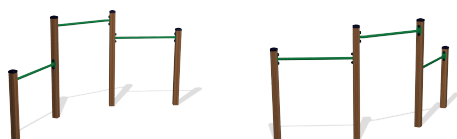

NAT802

Trio Somersault

Hold on to the bar with both your hands, push forward and over your go! Suddenly you are upside down looking at the world from a different perspective. Somersaults seem to have a magical fascination to both boys and girls. Test your strength and dexterity together with your friends, the more bars the more activity.

Product Line	Traditional Play
Category	Balancing & movement
Age group	4 - 12
Max. fall height (CM)	151
Total height (CM)	164
Safety Zone	17.9 m ²

SOCIALIZE

BALANCE

INCLUSIVE

EN 1176

FSC

**SUR-
FACE**

* = Highest designated play surface.
** = Total height of product.