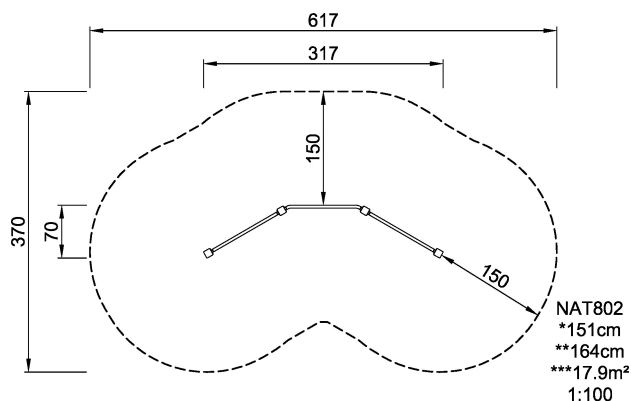

Product Line	Traditional Play
Category	Balancing & movement
Age group	4 - 12
Max. fall height (CM)	151
Total height (CM)	164
Safety Zone	17.9 m ²

SOCIALIZE

BALANCE

INCLUSIVE

EN 1176

FSC

**SUR-
FACE**

* = Highest designated play surface.
** = Total height of product.