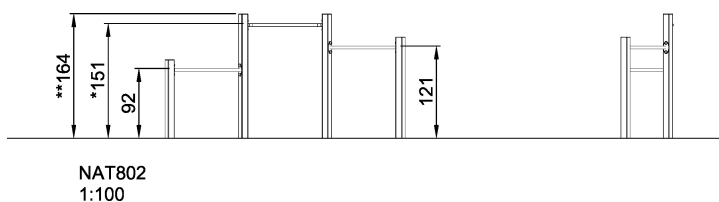

Product Line	Traditional Play
Category	Balancing & movement
Age group	4 - 12
Max. fall height (CM)	151
Total height (CM)	164
Safety Zone	17.9 m ²

SOCIALIZE

BALANCE

INCLUSIVE

EN 1176

FSC

**SUR-
FACE**

* = Highest designated play surface.
** = Total height of product.