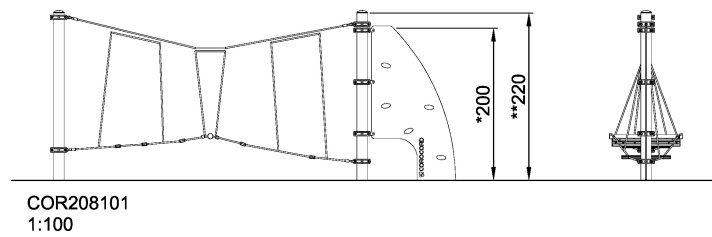

COR20810 Trekking Trail

Parkour for the youngest. Trekking trail includes five-step bridge and climbing wall.

Product Line	Corocord™ rope playground
Category	Early Climbing
Age group	3+
Max. fall height (CM)	200
Total height (CM)	220
Safety Zone	26.1 m2

IN-
GROU.

ASTM

* = Highest designated play surface.
** = Total height of product.

Weight/heaviest parts	kg.	Installation (Manpower)	Persons
Concrete required	NaN m ³	Installation (Hours)	Hours
Foundation amount/footing	NaN	Excavation	NaN m ³