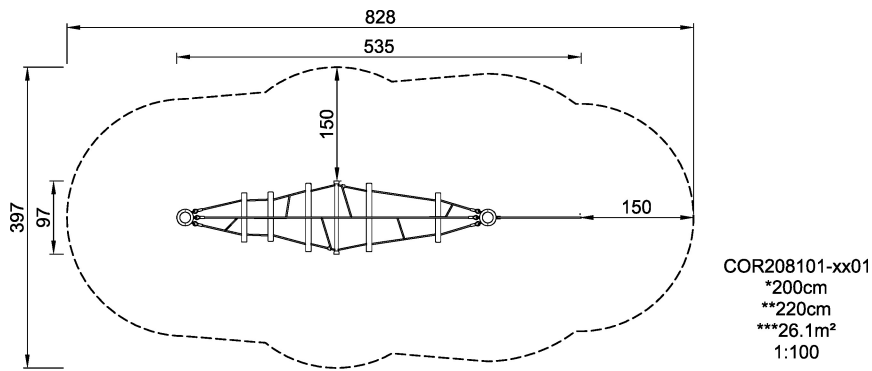

COR20810 Trekking Trail

Parkour for the youngest. Trekking trail includes five-step bridge and climbing wall.

Product Line	Corocord™ rope playground
Category	Early Climbing
Age group	3+
Max. fall height (CM)	200
Total height (CM)	220
Safety Zone	26.1 m2

IN-
GROU.

ASTM

* = Highest designated play surface.
** = Total height of product.

Weight/heaviest parts	kg.	Installation (Manpower)	Persons
Concrete required	NaN m ³	Installation (Hours)	Hours
Foundation amount/footing	NaN	Excavation	NaN m ³