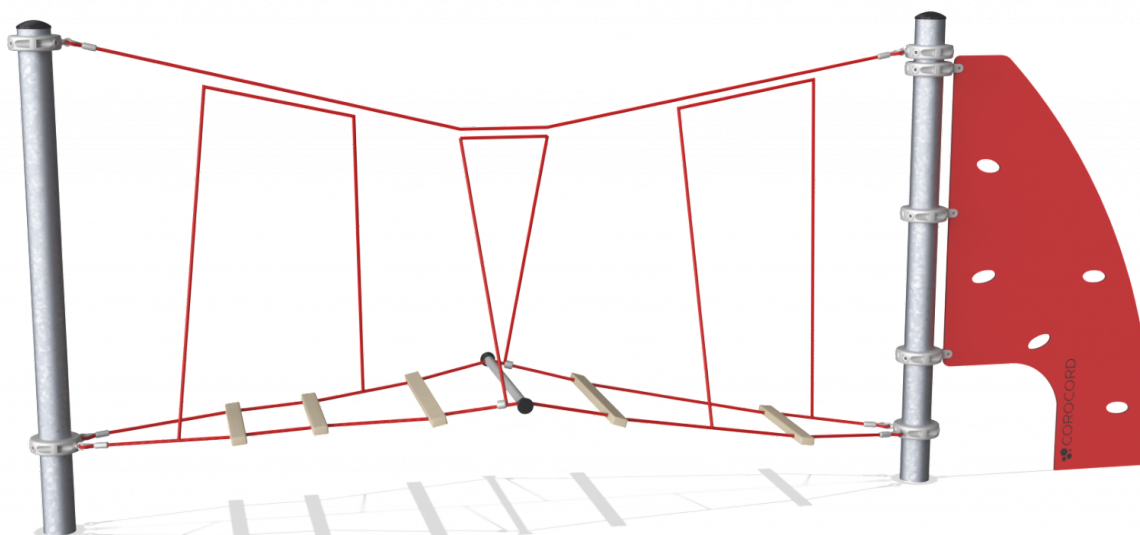

COR20810 Trekking Trail

Parkour for the youngest. Trekking trail includes five-step bridge and climbing wall.

Product Line	Corocord™ rope playground
Category	Early Climbing
Age group	3+
Max. fall height (CM)	200
Total height (CM)	220
Safety Zone	26.1 m2

IN-
GROU.

ASTM

* = Highest designated play surface.
** = Total height of product.

Weight/heaviest parts	kg.	Installation (Manpower)	Persons
Concrete required	NaN m ³	Installation (Hours)	Hours
Foundation amount/footing	NaN	Excavation	NaN m ³