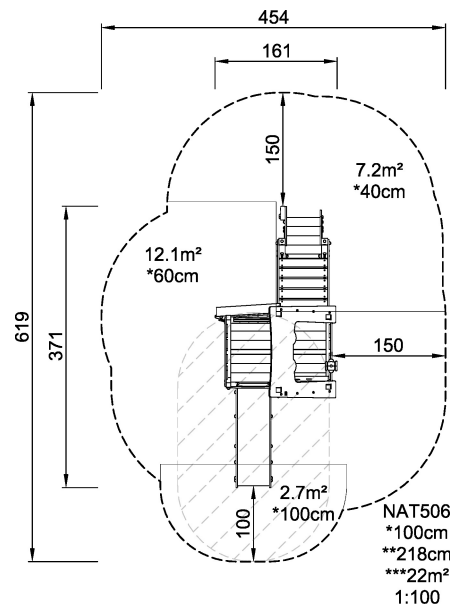

NAT506 Tree Castle

The tree castle is a themed play event with slide and a wobbly bridge leading into the elevated level of the castle. An imaginative play house for the younger players.

Product Line	Themed Play
Category	Toddler play
Age group	1 - 4
Max. fall height (CM)	100
Total height (CM)	218
Safety Zone	22 m2

**SUR-
FACE**

NAT506
1:100

* = Highest designated play surface.

** = Total height of product.

Weight/heaviest parts	kg.	Installation (Manpower)	Persons
Concrete required	NaN m ³	Installation (Hours)	Hours
Foundation amount/footing	NaN	Excavation	NaN m ³