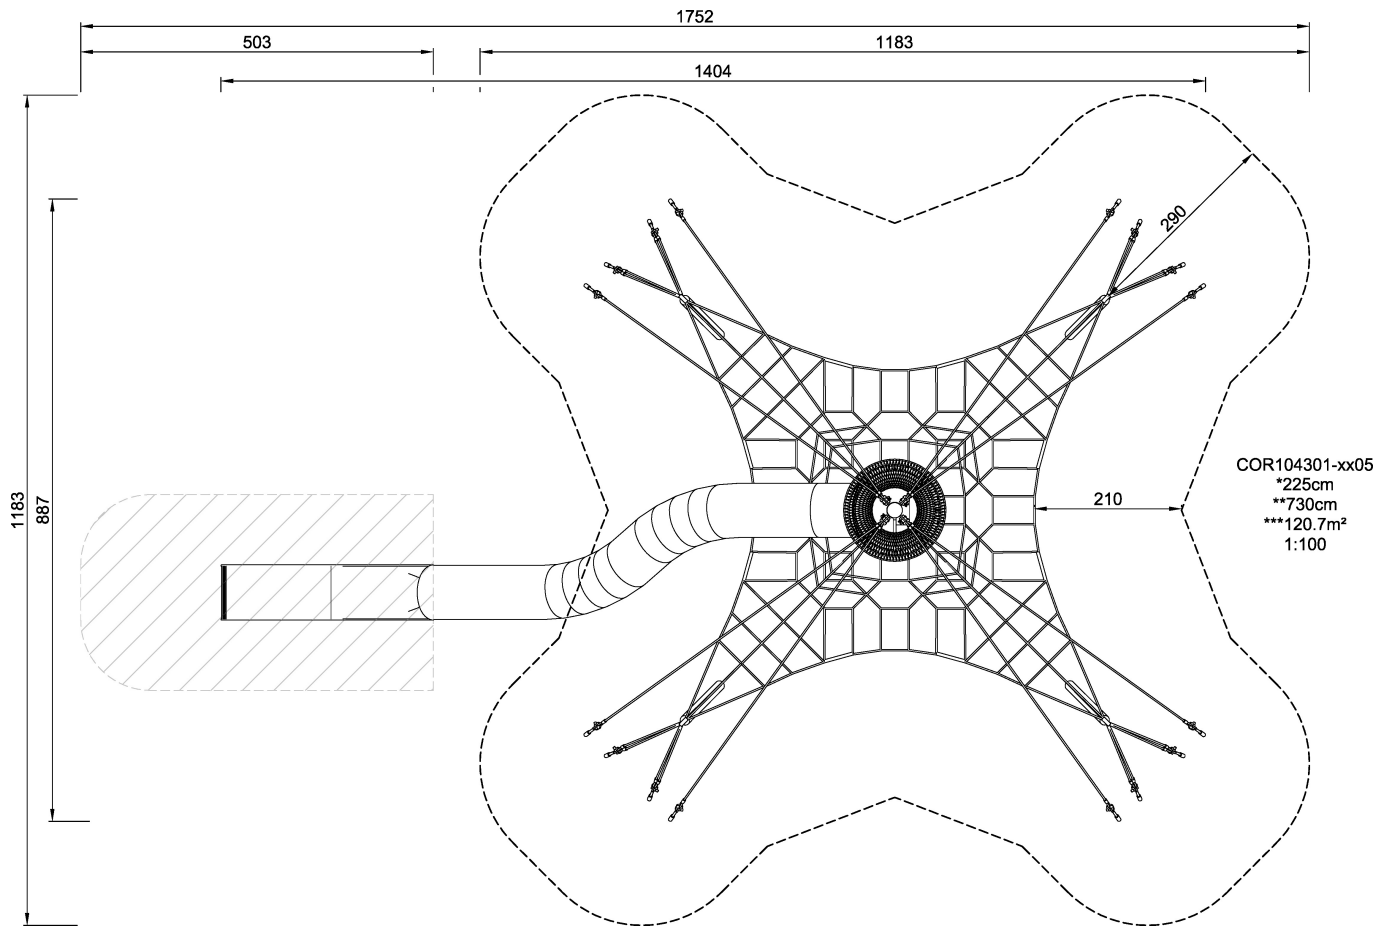

COR10430
Treasure Island

Spot approaching hazards, ships or new land from the crow's nest or jump into the next sliding adventure. If things become too risky, take a hide in the cosy capsule and wait until the storm is over!

Product Line	Corocord™ rope playground
Category	Play Towers
Age group	5+
Max. fall height (CM)	225
Total height (CM)	730
Safety Zone	120.7 m2

IN-
GROU.

ASTM

* = Highest designated play surface.
 ** = Total height of product.