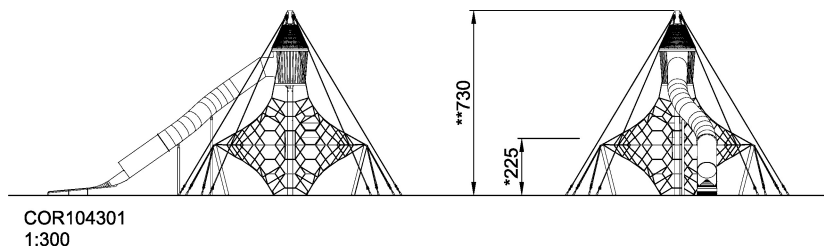

COR10430
Treasure Island

Spot approaching hazards, ships or new land from the crow's nest or jump into the next sliding adventure. If things become too risky, take a hide in the cosy capsule and wait until the storm is over!

Product Line	Corocord™ rope playground
Category	Play Towers
Age group	5+
Max. fall height (CM)	225
Total height (CM)	730
Safety Zone	120.7 m2

IN-
GROU.

ASTM

* = Highest designated play surface.
 ** = Total height of product.