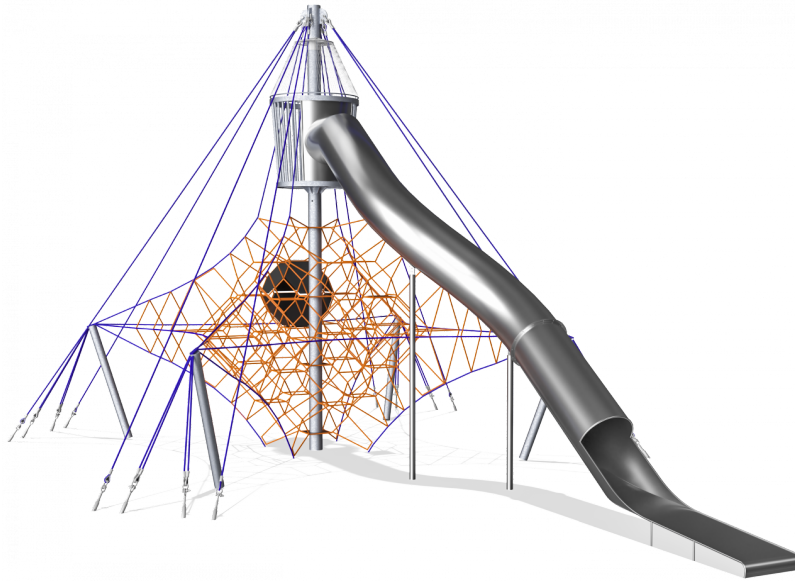

COR10430
Treasure Island

Spot approaching hazards, ships or new land from the crow's nest or jump into the next sliding adventure. If things become too risky, take a hide in the cosy capsule and wait until the storm is over!

Product Line	Corocord™ rope playground
Category	Play Towers
Age group	5+
Max. fall height (CM)	225
Total height (CM)	730
Safety Zone	120.7 m2

IN-
GROU.

ASTM

* = Highest designated play surface.
 ** = Total height of product.