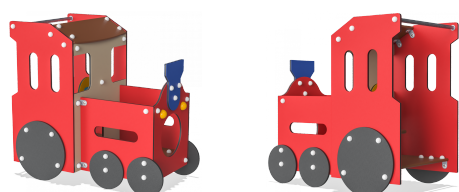

KPL501 Train

Children love to pretend they are driving, sailing or flying. These products have exciting, manipulative components that ensure endless hours of imaginative play. Note to Australian customers: This product is not available in your region, please contact your local KOMPAN agent for alternative materials

Product Line	Themed Play
Category	Vehicles & ships
Age group	2 - 6
Max. fall height (CM)	48
Total height (CM)	130
Safety Zone	14.8 m ²

**SUR-
FACE**

KPL501-xx11
1:100

* = Highest designated play surface.
** = Total height of product.