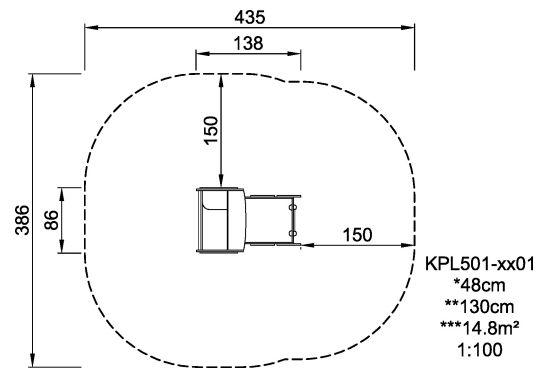

Product Line	Themed Play
Category	Vehicles & ships
Age group	2 - 6
Max. fall height (CM)	48
Total height (CM)	130
Safety Zone	14.8 m ²

**SUR-
FACE**

KPL501-xx11
1:100

* = Highest designated play surface.
** = Total height of product.