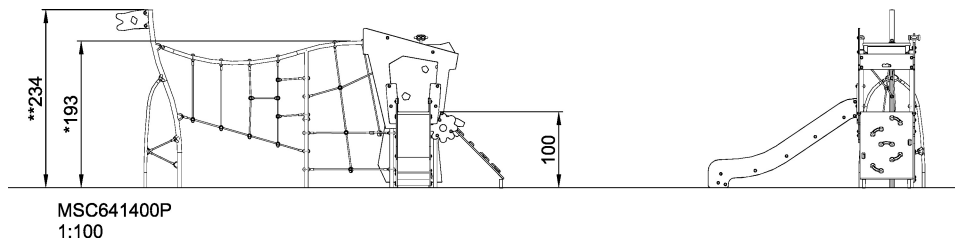

# Tower with net

The tower net is a great enhancement to the storymakers facades. The colourful attachment adds play value and extra challenges for the child.

<b>Product Line</b>	Themed Play
<b>Category</b>	STORY MAKERS™
<b>Age group</b>	2 - 6
<b>Max. fall height (CM)</b>	193
<b>Total height (CM)</b>	234
<b>Safety Zone</b>	32.7 m2

SOCIALIZE

CLIMB

SLIDE

CONSTRUCT

DRAMATIC PLAY

INCLUSIVE

**SUR-  
FACE**

\* = Highest designated play surface.  
\*\* = Total height of product.

<b>Weight/heaviest parts</b>	kg.	<b>Installation (Manpower)</b>	Persons
<b>Concrete required</b>	NaN m3	<b>Installation (Hours)</b>	Hours
<b>Foundation amount/footing</b>	NaN	<b>Excavation</b>	NaN m3