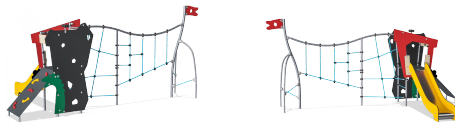

MSC6414

# Tower with net

The tower net is a great enhancement to the storymakers facades. The colourful attachment adds play value and extra challenges for the child.

<b>Product Line</b>	Themed Play
<b>Category</b>	STORY MAKERS™
<b>Age group</b>	2 - 6
<b>Max. fall height (CM)</b>	193
<b>Total height (CM)</b>	234
<b>Safety Zone</b>	32.7 m2

SOCIALIZE

CLIMB

SLIDE

CONSTRUCT

DRAMATIC PLAY

INCLUSIVE

**SUR-  
FACE**

\* = Highest designated play surface.  
\*\* = Total height of product.