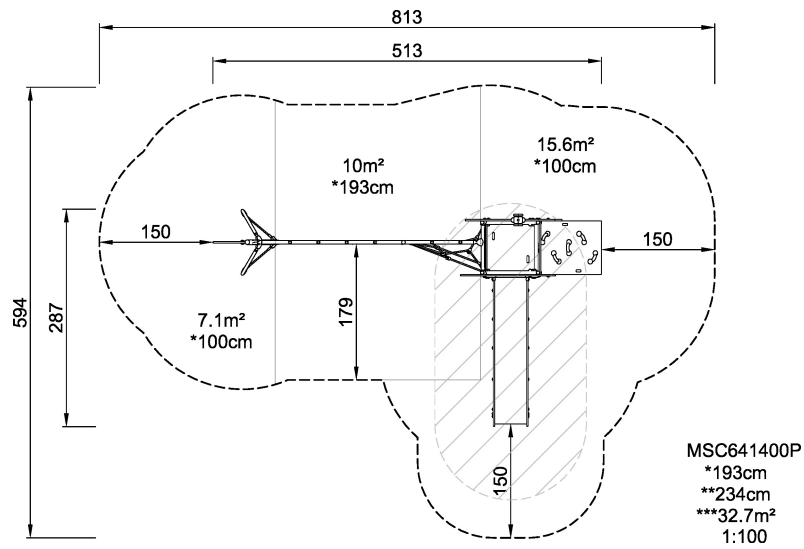

# Tower with net

The tower net is a great enhancement to the storymakers facades. The colourful attachment adds play value and extra challenges for the child.

<b>Product Line</b>	Themed Play
<b>Category</b>	STORY MAKERS™
<b>Age group</b>	2 - 6
<b>Max. fall height (CM)</b>	193
<b>Total height (CM)</b>	234
<b>Safety Zone</b>	32.7 m2

SOCIALIZE

CLIMB

SLIDE

CONSTRUCT

DRAMATIC PLAY

INCLUSIVE

**SUR-  
FACE**

\* = Highest designated play surface.  
\*\* = Total height of product.

<b>Weight/heaviest parts</b>	kg.	<b>Installation (Manpower)</b>	Persons
<b>Concrete required</b>	NaN m3	<b>Installation (Hours)</b>	Hours
<b>Foundation amount/footing</b>	NaN	<b>Excavation</b>	NaN m3