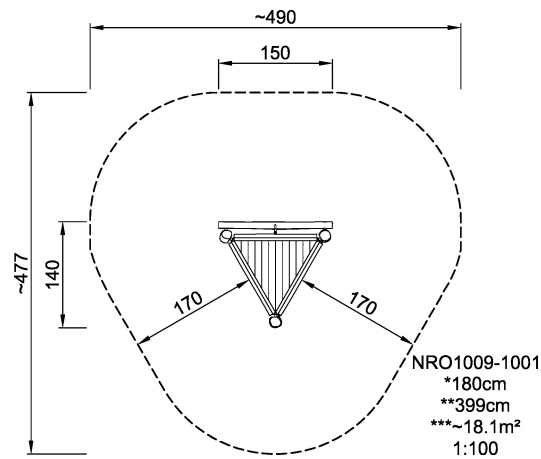

NRO1009

Tower h=200 cm

**KOMPAN**<sup>®</sup>  
Let's play

The product is available as FSC® Certified (FSC® C004450) robinia wood on request.

<b>Product Line</b>	Organic Robinia
<b>Category</b>	Multi play structures
<b>Age group</b>	6 - 12
<b>Max. fall height (CM)</b>	180
<b>Total height (CM)</b>	399
<b>Safety Zone</b>	18.1 m <sup>2</sup>

SOCIALIZE

CLIMB

IN-  
GROU.

\* = Highest designated play surface.  
\*\* = Total height of product.

<b>Weight/heaviest parts</b>	kg.	<b>Installation (Manpower)</b>	Persons
<b>Concrete required</b>	NaN m3	<b>Installation (Hours)</b>	Hours
<b>Foundation amount/footing</b>	NaN	<b>Excavation</b>	NaN m3