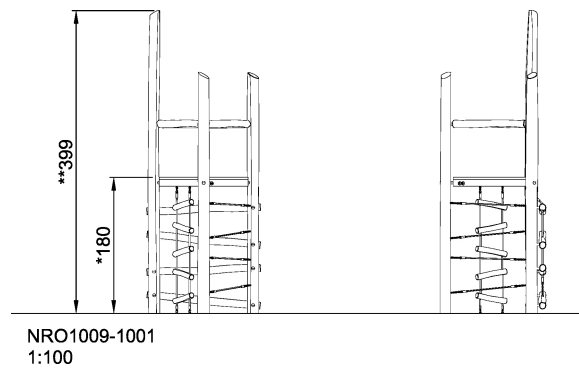

NRO1009

Tower h=200 cm

**KOMPAN**<sup>®</sup>  
Let's play

The product is available as FSC® Certified (FSC® C004450) robinia wood on request.

<b>Product Line</b>	Organic Robinia
<b>Category</b>	Multi play structures
<b>Age group</b>	6 - 12
<b>Max. fall height (CM)</b>	180
<b>Total height (CM)</b>	399
<b>Safety Zone</b>	18.1 m <sup>2</sup>

SOCIALIZE

CLIMB

IN-  
GROU.

\* = Highest designated play surface.  
\*\* = Total height of product.

<b>Weight/heaviest parts</b>	kg.	<b>Installation (Manpower)</b>	Persons
<b>Concrete required</b>	NaN m3	<b>Installation (Hours)</b>	Hours
<b>Foundation amount/footing</b>	NaN	<b>Excavation</b>	NaN m3